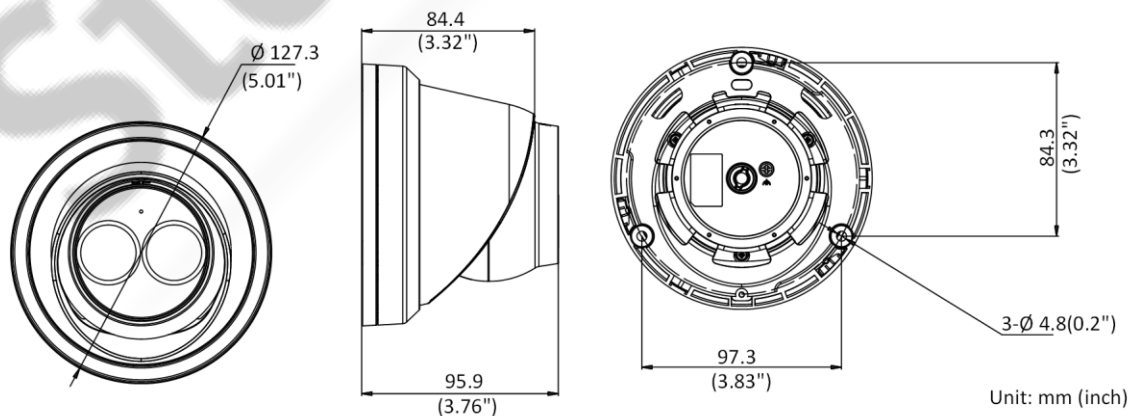

* Listed resolutions are only selectable options. It does not mean that all streams can work at their maximum resolution at the same time.

Available Model

DS-2CD2323G0-I (2.8/4/6 mm), DS-2CD2323G0-IU (2.8/4/6 mm)

Dimensions