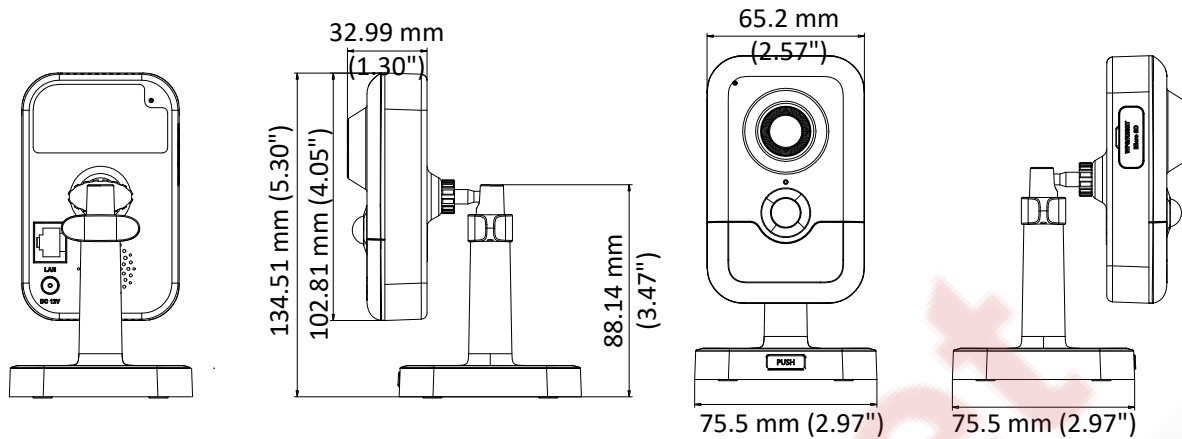

Dimension

Distributed by

HIKVISION®

Headquarters

No.555 Qianmo Road, Binjiang District,
Hangzhou 310051, China
T +86-571-8807-5998
overseasbusiness@hikvision.com

Hikvision USA
T +1-909-895-0400
sales.usa@hikvision.com

Hikvision Australia
T +61-2-8599-4233
salesau@hikvision.com

Hikvision India
T +91-22-28469900
sales@pramahikvision.com

Hikvision Canada
T +1-866-200-6690
sales.canada@hikvision.com

Hikvision Thailand
T +662-275-9949
sales.thailand@hikvision.com

Hikvision Europe
T +31-23-5542770
sales.eu@hikvision.com

Hikvision Italy
T +39-0438-6902
info.it@hikvision.com

Hikvision Brazil
T +55 11 3318-0050
Latam.support@hikvision.com

Hikvision Turkey
T +90 [216]521 7070- 7074
sales.tr@hikvision.com

Hikvision Malaysia
T +601-7652-2413
sales.my@hikvision.com

Hikvision UK & Ireland
T +01628-902140
sales.uk@hikvision.com

Hikvision South Africa
Tel: +27 (10) 0351172
sale.africa@hikvision.com

Hikvision France
T +33(0)1-85-330-450
info.fr@hikvision.com

Hikvision Kazakhstan
T +7-727-9730667
nikia.panfilov@hikvision.ru

Hikvision Vietnam
T +84-974270888
sales.vt@hikvision.com

Hikvision UAE
T +971-4-4432090
salesme@hikvision.com

Hikvision Singapore
T +65-6684-4718
sg@hikvision.com

Hikvision Spain
T +34-91-737-16-55
info.es@hikvision.com

Hikvision Tashkent
T +99-87-1238-9438
uzb@hikvision.ru

Hikvision Hong Kong
T +852-2151-1761
info.hk@hikvision.com

Hikvision Russia
T +7-495-669-67-99
sateru@hikvision.com

Hikvision Korea
T +82-[0]31-731-8817
sales.korea@hikvision.com

Hikvision Poland
T +48-22-460-01-50
info.pl@hikvision.com

Hikvision Indonesia
T +62-21-2933759
Sales.Indonesia@hikvision.com