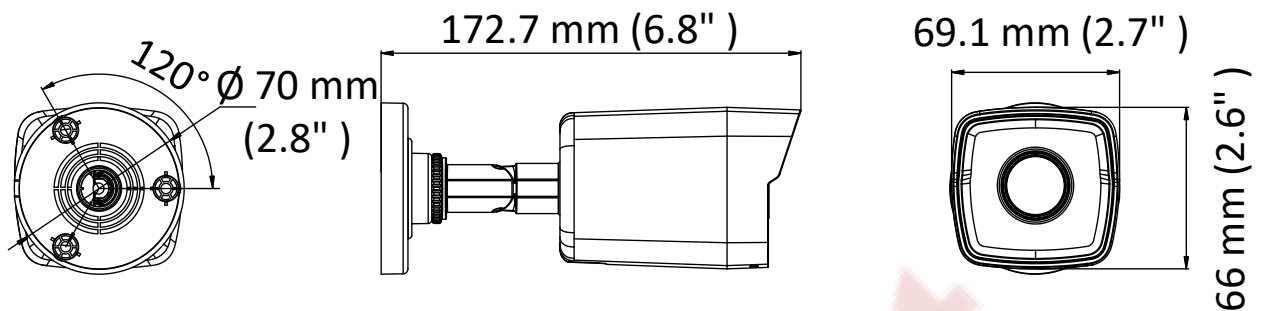

Dimension

Accessory

Distributed by

Headquarters

No.555 Qianmo Road, Binjiang District,
Hangzhou 310051, China
T +86-571-8807-5998
overseasbusiness@hikvision.com

Hikvision USA
T +1-909-895-0400
sales.usa@hikvision.com

Hikvision Australia
T +61-2-8599-4233
salesau@hikvision.com

Hikvision India
T +91-22-28469900
sales@pramahikvision.com

Hikvision Canada
T +1-866-200-6690
sales.canada@hikvision.com

Hikvision Thailand
T +662-275-9949
sales.thailand@hikvision.com

Hikvision Europe
T +31-23-5542770
sales.eu@hikvision.com

Hikvision Italy
T +39-0438-6902
info.it@hikvision.com

Hikvision Brazil
T +55 11 3318-0050
Latam.support@hikvision.com

Hikvision Turkey
T +90 (216)521 7070- 7074
sales.tr@hikvision.com

Hikvision Malaysia
T +601-7652-2413
sales.my@hikvision.com

Hikvision UK & Ireland
T +01628-902140
sales.uk@hikvision.com

Hikvision South Africa
Tel: +27 (10) 0351172
sale.africa@hikvision.com

Hikvision France
T +33(0)1-85-330-450
info.fr@hikvision.com

Hikvision Kazakhstan
T +7-727-9730667
nikia.panfilov@hikvision.ru

Hikvision Vietnam
T +84-974270888
sales.vt@hikvision.com

Hikvision UAE
T +971-4-4432090
salesme@hikvision.com

Hikvision Singapore
T +65-6684-4718
sg@hikvision.com

Hikvision Spain
T +34-91-737-16-55
info.es@hikvision.com

Hikvision Tashkent
T +99-87-1238-9438
uzb@hikvision.ru

Hikvision Hong Kong
T +852-2151-1761
info.hk@hikvision.com

Hikvision Russia
T +7-495-669-67-99
sateru@hikvision.com

Hikvision Korea
T +82-[0]31-731-8817
sales.korea@hikvision.com

Hikvision Poland
T +48-22-460-01-50
info.pl@hikvision.com

Hikvision Indonesia
T +62-21-2933759
Sales.Indonesia@hikvision.com