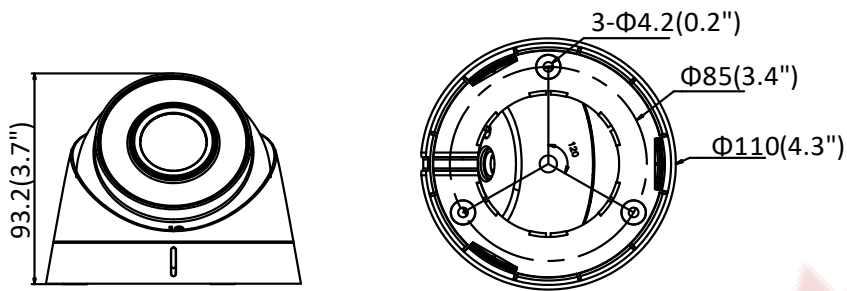

Dimensions

Unit:mm(inch)

Accessories

Distributed by