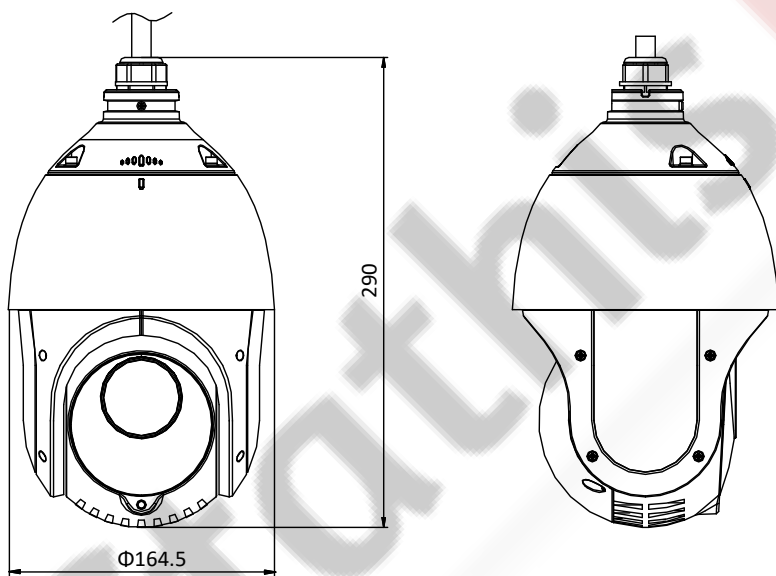

Protection Level	IP66 Standard, 4000V Lightning Protection, Surge Protection and Voltage Transient Protection
Material	ADC 12, PC, PC+10% GF
Dimensions	Φ 164.5 mm × 290 mm (Φ 6.48" × 11.42")
Weight	Approx. 2 kg (4.41 lb)

DORI

The DORI (detect, observe, recognize, identify) distance gives the general idea of the camera ability to distinguish persons or objects within its field of view.

It is calculated based on the camera sensor specification and the criteria given by EN 62676-4: 2015.

DORI	Detect	Observe	Recognize	Identify
Definition	25 px/m	63 px/m	125 px/m	250 px/m
Distance (Tele)	1600.0 m (5249.3 ft)	634.9 m (2083.1 ft)	320.0 m (1049.9 ft)	160.0 m (524.9 ft)

Available Model

DS-2DE4225IW-DE (D), 12 VDC & PoE+ (802.3 at, class4)

Dimensions