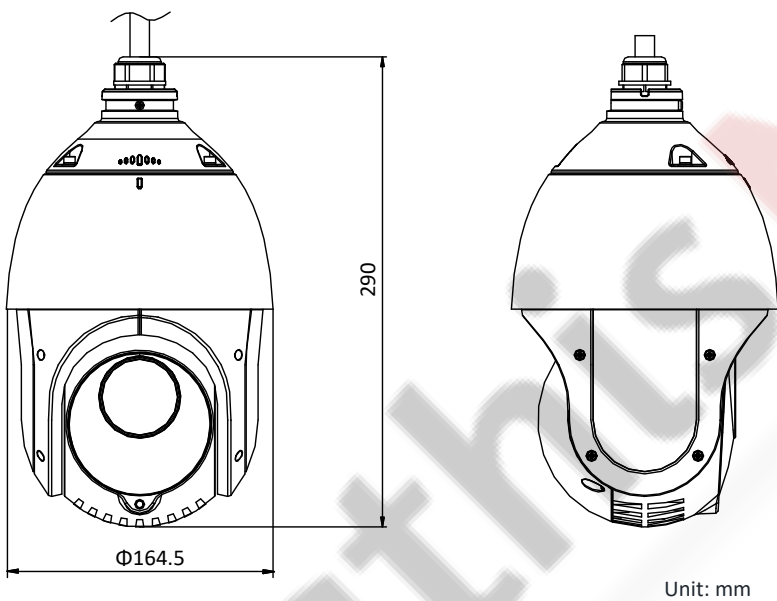

DORI

The DORI (detect, observe, recognize, identify) distance gives the general idea of the camera ability to distinguish persons or objects within its field of view.

It is calculated based on the camera sensor specification and the criteria given by EN 62676-4: 2015.

DORI	Detect	Observe	Recognize	Identify
Definition	25 px/m	63 px/m	125 px/m	250 px/m
Distance (Tele)	960.0 m (3149.6 ft)	381.0 m (1249.8 ft)	192.0 m (629.9 ft)	96.0 m (315.0 ft)

Available Model

DS-2DE4215IW-DE (D), 12 VDC & PoE+ (802.3 at, class4)

Dimensions