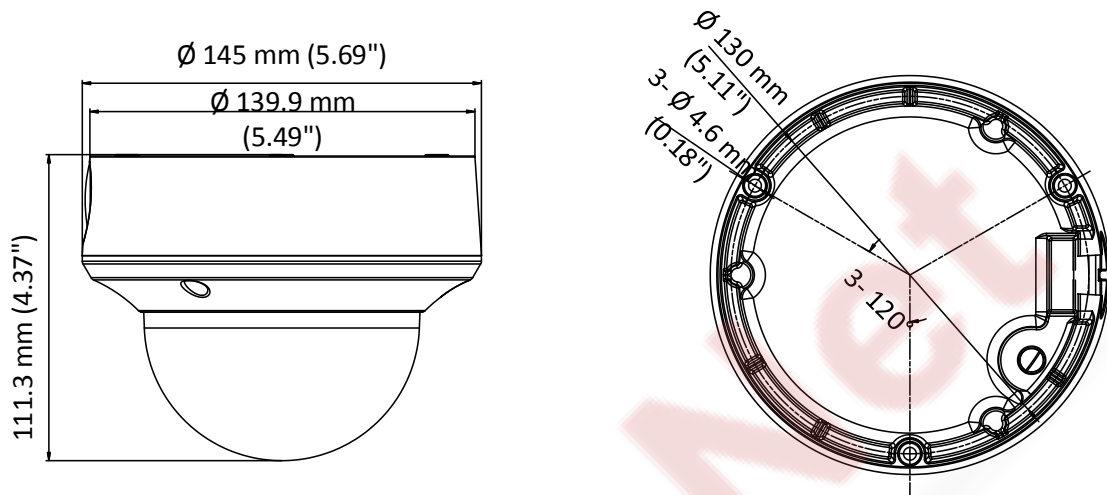

Specification

Camera	
Image Sensor	8.29 megapixel progressive scan CMOS
Signal System	PAL/NTSC
Frame Rate	TVI: 8MP@12.5fps, 8MP@15fps, 5MP@20fps, 4MP@25fps, 4MP@30fps, 2MP@25fps, 2MP@30fps CVI: 8MP@12.5fps, 8MP@15fps AHD: 5MP@20fps CVBS: 960H P/N
Resolution	3840 (H) × 2160 (V)
Min. Illumination	Color: 0.003 Lux @ (F1.2, AGC ON), 0 Lux with IR
Shutter Time	PAL: 1/12.5 s to 1/50, 000 s NTSC: 1/15 s to 1/50, 000 s
Lens	2.7 mm to 13.5 mm motorized vari-focal lens
Horizontal Field of View	108.1° to 45.6°
Lens Mount	Φ14
Day & Night	IR cut filter
Angle Adjustment	Pan: 0° to 355°, Tilt: 0° to 75°, Rotate: 0° to 355°
Synchronization	Internal synchronization
WDR (Wide Dynamic Range)	≥ 130 dB
Menu	
AGC	Yes
D/N Mode	Auto/Color/BW (Black and White)
White Balance	Auto/Manual
BLC	Yes
WDR	Yes
Functions	Brightness, Sharpness, 3D DNR, Mirror, Smart IR
Interface	
Video Output	1 HD analog output
Switch Button	TVI/AHD/CVI/CVBS
General	
Operating Conditions	-40 °C to 60 °C (-40 °F to 140 °F), humidity: 90% or less (non-condensation)
Power Supply	9 VDC to 15 VDC -A: 9.6 VDC to 14.4 VDC; 19.2 VAC to 28.8 VAC
Power Consumption	Max. 7 W -A: Max. 8.9 W
Protection Level	IP67, IK10
Material	Metal
IR Range	Up to 60 m
Communication	Up the coax, Protocol: HIKVISION-C (TVI output)
Dimensions	Ø 145 mm × 111.3 mm (Ø 5.69" × 4.37")
Weight	Approx. 860 g (1.90lb.)

Order Model

DS-2CE5AU7T-VPIT3ZF, DS-2CE5AU7T-AVPIT3ZF

Dimension

Stathis

Accessory

DS-1273ZJ-140-DM45
Wall Mount

DS-1275ZJ-SUS
Vertical Pole Mount

DS-1276ZJ-SUS
Corner Mount