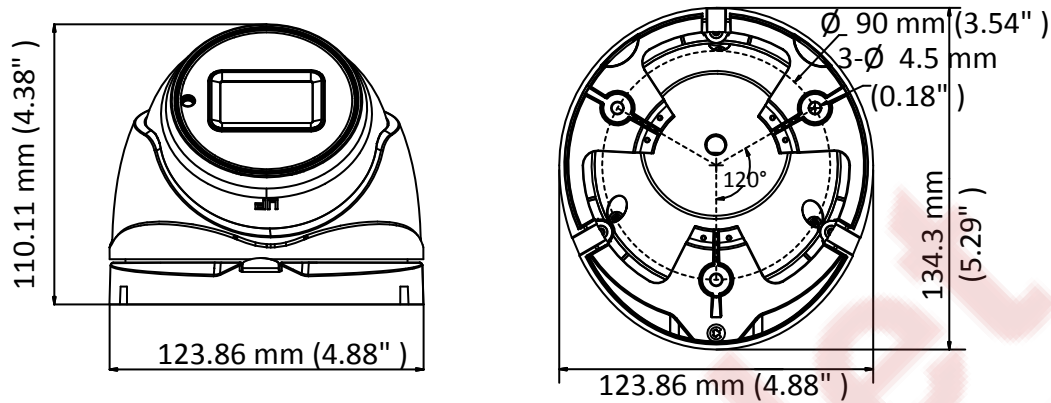

Order Model

DS-2CE79U7T-IT3ZF

Dimension

StathisNet