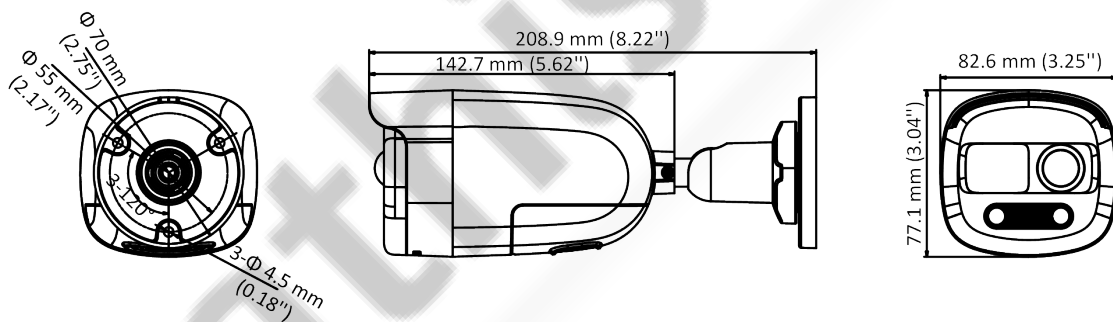

## DS-2CE12DFT-PIRXOF 2 MP PIR Siren Full Time Color Camera

ColorVu

- 2 MP, 1920 × 1080 resolution
- 24-hour color image
- 130 dB true WDR, 3D DNR
- 3.6 mm, 6 mm fixed focal lens
- Smart Light, up to 40 m white light distance
- PIR detection, strobe light alarm, alarm out/audible alarm
- Built-in siren
- 4 in 1 video output (switchable TVI/AHD/CVI/CVBS)
- IP67

## Specification

Camera	
Image Sensor	2 MP CMOS
Signal System	PAL/NTSC
Resolution	1920 (H) × 1080 (V)
Frame Rate	TVI: 1080p@30fps, 1080p@25fps AHD: 1080p@30fps, 1080p@25fps CVI: 1080p@30fps, 1080p@25fps CVBS: PAL/NTSC
Min. illumination	Color: 0.0005 Lux @ (F1.0, AGC ON), 0 Lux with White Light
Shutter Time	PAL: 1/25 s to 1/50, 000 s NTSC: 1/30 s to 1/50, 000 s
Slow Shutter	Max. 16 times
Lens	3.6 mm, 6 mm fixed lens
Horizontal Field of View	83.6° (3.6 mm), 52.8° (6 mm)
Lens Mount	M16
Flashing Light Alarm (Red & Blue)	Yes
Audible Alarm	Yes
Day & Night	Color
WDR (Wide Dynamic Range)	≥130 dB
Angle Adjustment	Pan: 0 to 360°, Tilt: 0 to 90°, Rotation: 0 to 360°
Menu	
White Light	Auto/Off
Image Mode	STD/HIGH-SAT
AGC	Yes
White Balance	Auto/Manual
AE (Auto Exposure) Mode	WDR/BLC/HLC/Global/HLS
Anti-Banding	Yes
Privacy Mask	4 programmable privacy masks
Motion Detection	4 programmable motion areas
Noise Reduction	3D DNR/ 2D DNR
Language	English
Function	Brightness, Sharpness, Mirror, Smart Light, Defective Pixel Correction
Interface	
Video Output	Switchable TVI/AHD/CVI/CVBS
Alarm	1 alarm out

General	
Operating Conditions	-40 °C to 60 °C (-40 °F to 140 °F), humidity 90% or less (non-condensing)
Power Supply	12 VDC ± 25% <i>*You are recommended to use one power adapter to supply the power for one camera.</i>
Power Consumption	Max. 8.5 W
Protection Level	IP67
Material	Front Cover: Metal Main Body: Plastic
White Light Range	Up to 40 m
PIR Range	Angle: 110°, Range: 11 m
Communication	HIKVISION-C
Dimensions	77.1 mm × 82.6 mm × 208.9 mm (3.04" × 3.25" × 8.22")
Weight	Approx. 441 g ( 0.97 lb.)

### Dimension