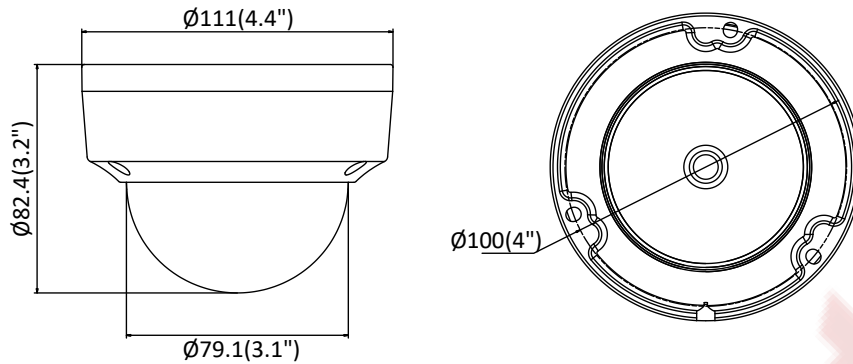

Dimensions

Unit: mm(inch)

Accessories

Distributed by

Headquarters

No.555 Qianmo Road, Binjiang District,
Hangzhou 310051, China
T +86-571-8807-5998
overseasbusiness@hikvision.com

Hikvision USA
T +1-909-895-0400
sales.usa@hikvision.com

Hikvision Australia
T +61-2-8599-4233
salesau@hikvision.com

Hikvision India
T +91-22-28469900
sales@pramahikvision.com

Hikvision Canada
T +1-866-200-6690
sales.canada@hikvision.com

Hikvision Thailand
T +662-275-9949
sales.thailand@hikvision.com

Hikvision Europe
T +31-23-5542770
sales.eu@hikvision.com

Hikvision Italy
T +39-0438-6902
info.it@hikvision.com

Hikvision Brazil
T +55 11 3318-0050
Latam.support@hikvision.com

Hikvision Turkey
T +90 (216)521 7070- 7074
sales.tr@hikvision.com

Hikvision Malaysia
T +601-7652-2413
sales.my@hikvision.com

Hikvision UK & Ireland
T +01628-902140
sales.uk@hikvision.com

Hikvision South Africa
Tel: +27 (10) 0351172
sale.africa@hikvision.com

Hikvision France
T +33(0)1-85-330-450
info.fr@hikvision.com

Hikvision Kazakhstan
T +7-727-9730667
nikia.panfilov@hikvision.ru

Hikvision Vietnam
T +84-974270888
sales.vt@hikvision.com

Hikvision UAE
T +971-4-4432090
salesme@hikvision.com

Hikvision Singapore
T +65-6684-4718
sg@hikvision.com

Hikvision Spain
T +34-91-737-16-55
info.es@hikvision.com

Hikvision Tashkent
T +99-87-1238-9438
uzb@hikvision.ru

Hikvision Hong Kong
T +852-2151-1761
info.hk@hikvision.com

Hikvision Russia
T +7-495-669-67-99
sateru@hikvision.com

Hikvision Korea
T +82-(0)31-731-8817
sales.korea@hikvision.com

Hikvision Poland
T +48-22-460-01-50
info.pl@hikvision.com

Hikvision Indonesia
T +62-21-2933759
Sales.Indonesia@hikvision.com

Hikvision Colombia
sales.colombia@hikvision.com