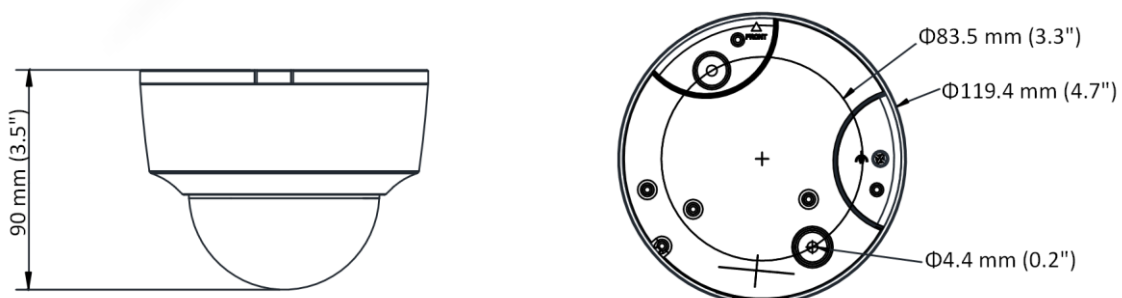

* Listed resolutions are only selectable options. It does not mean that all streams can work at their maximum resolution at the same time.

Available Model

DS-2CD2125G0-IMS (2.8/4/6 mm)

Dimension