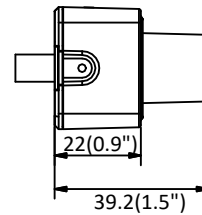

	60Hz: 1fps (1920 × 1080, 1280 × 960, 1280 × 720, 704 × 480, 640 × 480)
Image Enhancement	3D DNR
Image Settings	Rotate mode, saturation, brightness, contrast, sharpness adjustable by client software or web browser
Target Cropping	No
Day/Night Switch	Day/Night/Auto
<b>Network</b>	
Network Storage	Support NAS (NFS, SMB/CIFS)
Alarm Trigger	Motion detection, video tampering, IP address conflict, illegal login
Protocols	TCP/IP, ICMP, HTTP, HTTPS, FTP, DHCP, DNS, DDNS, RTP, RTSP, RTCP, PPPoE, NTP, UPnP™, SMTP, SNMP, IGMP, 802.1X, QoS, IPv6, Bonjour
General Function	Anti-flicker, heartbeat, mirror, password protection, privacy mask, watermark, IP address filter
API	ONVIF (PROFILE S, PROFILE G), ISAPI
Simultaneous Live View	Up to 6 channels
User/Host	Up to 32 users 3 levels: Administrator, Operator and User
Client	iVMS-4200, Hik-Connect, iVMS-5200
Web Browser	IE8+, Chrome 31.0-44, Firefox 30.0-51, Safari 8.0+
<b>Interface</b>	
Audio	1 input (line in)
Alarm	No
Video Output	No
Communication Interface	1 RJ45 10M/100M self-adaptive Ethernet port
On-board storage	No
SVC	No
Reset Button	Yes
<b>General</b>	
Operating Conditions	-30 °C to +60 °C (-22 °F to +140 °F), Humidity 95% or less (non-condensing)
Power Supply	12 VDC ± 20%, Φ 5.5 mm coaxial plug power
Power Consumption and Current	12 VDC, 0.3 A, max. 3 W
Material	Aluminum Alloy
Dimensions	Without /M model: 31 mm × 31 mm × 26 mm (1.2" × 1.2" × 1") With /M model: 31 mm × 31 mm × 39 mm (1.2" × 1.2" × 1.5")
Weight	With package: approx. 202 g (0.4 lb.) Camera: approx. 93 g (0.2 lb.)

## Available Models:

DS-2CD2D21G0/M-D/NF(2.8 mm) DS-2CD2D21G0/M-D/NF(4 mm), DS-2CD2D21G0-D/NF(3.7mm)

**Dimensions**

Without /M Model

With /M Model

Unit: mm (inch)

Distributed by

**HIKVISION**