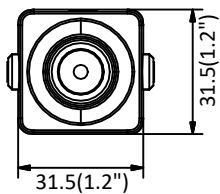

	60Hz: 1fps (1920 × 1080, 1280 × 960, 1280 × 720, 704 × 480, 640 × 480)
Image Enhancement	3D DNR
Image Settings	Rotate mode, saturation, brightness, contrast, sharpness adjustable by client software or web browser
Target Cropping	No
Day/Night Switch	Day/Night/Auto
<b>Network</b>	
Network Storage	Support NAS (NFS, SMB/CIFS)
Alarm Trigger	Motion detection, video tampering, IP address conflict, illegal login
Protocols	TCP/IP, ICMP, HTTP, HTTPS, FTP, DHCP, DNS, DDNS, RTP, RTSP, RTCP, PPPoE, NTP, UPnP™, SMTP, SNMP, IGMP, 802.1X, QoS, IPv6, Bonjour
General Function	Anti-flicker, heartbeat, mirror, password protection, privacy mask, watermark, IP address filter
API	ONVIF (PROFILE S, PROFILE G), ISAPI
Simultaneous Live View	Up to 6 channels
User/Host	Up to 32 users 3 levels: Administrator, Operator and User
Client	iVMS-4200, Hik-Connect, iVMS-5200
Web Browser	IE8+, Chrome 31.0-44, Firefox 30.0-51, Safari 8.0+
<b>Interface</b>	
Audio	1 input (line in)
Alarm	No
Video Output	No
Communication Interface	1 RJ45 10M/100M self-adaptive Ethernet port
On-board storage	No
SVC	No
Reset Button	Yes
<b>General</b>	
Operating Conditions	-30 °C to +60 °C (-22 °F to +140 °F), Humidity 95% or less (non-condensing)
Power Supply	12 VDC ± 20%, Φ 5.5 mm coaxial plug power
Power Consumption and Current	12 VDC, 0.3 A, max. 3 W
Material	Aluminum Alloy
Dimensions	Without /M model: 31 mm × 31 mm × 26 mm (1.2" × 1.2" × 1") With /M model: 31 mm × 31 mm × 39 mm (1.2" × 1.2" × 1.5")
Weight	With package: approx. 202 g (0.4 lb.) Camera: approx. 93 g (0.2 lb.)

## Available Models:

DS-2CD2D21G0/M-D/NF(2.8 mm) DS-2CD2D21G0/M-D/NF(4 mm), DS-2CD2D21G0-D/NF(3.7mm)

**Dimensions**

Without /M Model

With /M Model

Unit: mm (inch)

Distributed by

**HIKVISION**