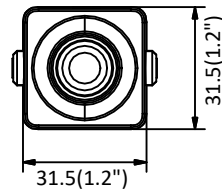

	60Hz: 1fps (1920 × 1080, 1280 × 960, 1280 × 720, 704 × 480, 640 × 480)
Image Enhancement	3D DNR
Image Settings	Rotate mode, saturation, brightness, contrast, sharpness adjustable by client software or web browser
Target Cropping	No
Day/Night Switch	Day/Night/Auto
<b>Network</b>	
Network Storage	Support NAS (NFS, SMB/CIFS)
Alarm Trigger	Motion detection, video tampering, IP address conflict, illegal login
Protocols	TCP/IP, ICMP, HTTP, HTTPS, FTP, DHCP, DNS, DDNS, RTP, RTSP, RTCP, PPPoE, NTP, UPnP™, SMTP, SNMP, IGMP, 802.1X, QoS, IPv6, Bonjour
General Function	Anti-flicker, heartbeat, mirror, password protection, privacy mask, watermark, IP address filter
API	ONVIF (PROFILE S, PROFILE G), ISAPI
Simultaneous Live View	Up to 6 channels
User/Host	Up to 32 users 3 levels: Administrator, Operator and User
Client	iVMS-4200, Hik-Connect, iVMS-5200
Web Browser	IE8+, Chrome 31.0-44, Firefox 30.0-51, Safari 8.0+
<b>Interface</b>	
Audio	1 input (line in)
Alarm	No
Video Output	No
Communication Interface	1 RJ45 10M/100M self-adaptive Ethernet port
On-board storage	No
SVC	No
Reset Button	Yes
<b>General</b>	
Operating Conditions	-30 °C to +60 °C (-22 °F to +140 °F), Humidity 95% or less (non-condensing)
Power Supply	12 VDC ± 20%, Φ 5.5 mm coaxial plug power
Power Consumption and Current	12 VDC, 0.3 A, max. 3 W
Material	Aluminum Alloy
Dimensions	Without /M model: 31 mm × 31 mm × 26 mm (1.2" × 1.2" × 1") With /M model: 31 mm × 31 mm × 39 mm (1.2" × 1.2" × 1.5")
Weight	With package: approx. 202 g (0.4 lb.) Camera: approx. 93 g (0.2 lb.)

## Available Models:

DS-2CD2D21G0/M-D/NF(2.8 mm) DS-2CD2D21G0/M-D/NF(4 mm), DS-2CD2D21G0-D/NF(3.7mm)

**Dimensions**

Without /M Model

With /M Model

Unit: mm (inch)

Distributed by

**HIKVISION**