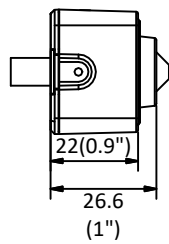

	60Hz: 1fps (1920 × 1080, 1280 × 960, 1280 × 720, 704 × 480, 640 × 480)
Image Enhancement	3D DNR
Image Settings	Rotate mode, saturation, brightness, contrast, sharpness adjustable by client software or web browser
Target Cropping	No
Day/Night Switch	Day/Night/Auto
<b>Network</b>	
Network Storage	Support NAS (NFS, SMB/CIFS)
Alarm Trigger	Motion detection, video tampering, IP address conflict, illegal login
Protocols	TCP/IP, ICMP, HTTP, HTTPS, FTP, DHCP, DNS, DDNS, RTP, RTSP, RTCP, PPPoE, NTP, UPnP™, SMTP, SNMP, IGMP, 802.1X, QoS, IPv6, Bonjour
General Function	Anti-flicker, heartbeat, mirror, password protection, privacy mask, watermark, IP address filter
API	ONVIF (PROFILE S, PROFILE G), ISAPI
Simultaneous Live View	Up to 6 channels
User/Host	Up to 32 users 3 levels: Administrator, Operator and User
Client	iVMS-4200, Hik-Connect, iVMS-5200
Web Browser	IE8+, Chrome 31.0-44, Firefox 30.0-51, Safari 8.0+
<b>Interface</b>	
Audio	1 input (line in)
Alarm	No
Video Output	No
Communication Interface	1 RJ45 10M/100M self-adaptive Ethernet port
On-board storage	No
SVC	No
Reset Button	Yes
<b>General</b>	
Operating Conditions	-30 °C to +60 °C (-22 °F to +140 °F), Humidity 95% or less (non-condensing)
Power Supply	12 VDC ± 20%, Φ 5.5 mm coaxial plug power
Power Consumption and Current	12 VDC, 0.3 A, max. 3 W
Material	Aluminum Alloy
Dimensions	Without /M model: 31 mm × 31 mm × 26 mm (1.2" × 1.2" × 1") With /M model: 31 mm × 31 mm × 39 mm (1.2" × 1.2" × 1.5")
Weight	With package: approx. 202 g (0.4 lb.) Camera: approx. 93 g (0.2 lb.)

## Available Models:

DS-2CD2D21G0/M-D/NF(2.8 mm) DS-2CD2D21G0/M-D/NF(4 mm), DS-2CD2D21G0-D/NF(3.7mm)

**Dimensions**

Without /M Model

With /M Model

Unit: mm (inch)

Distributed by

**HIKVISION**