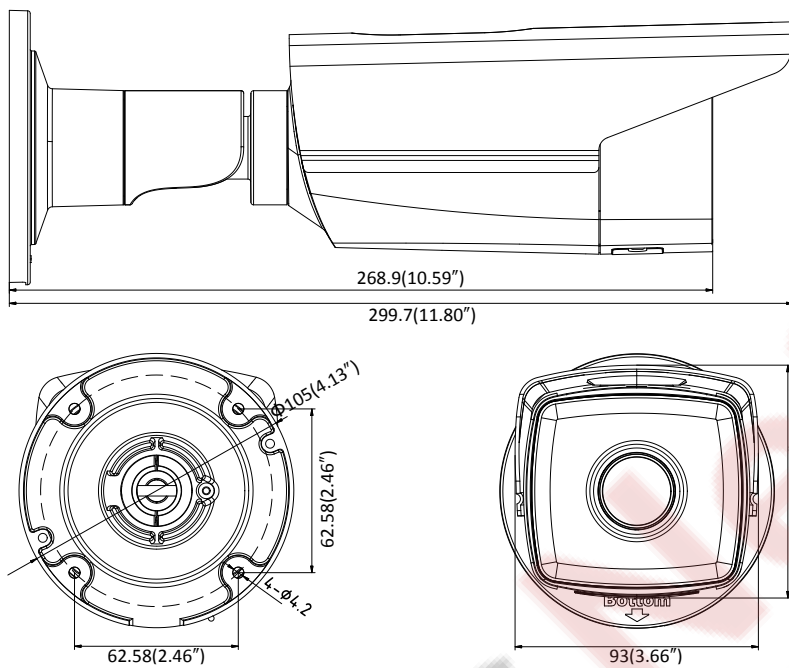

Dimensions

Unit: mm

Accessories

Distributed by