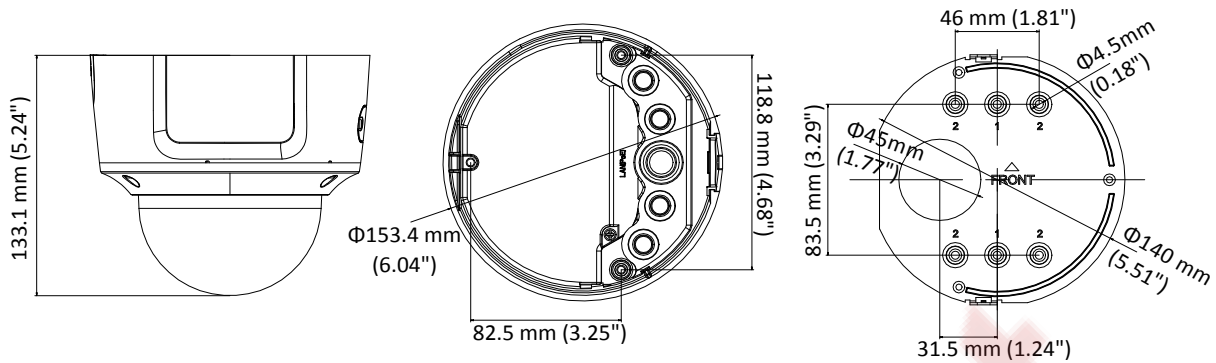

Dimensions