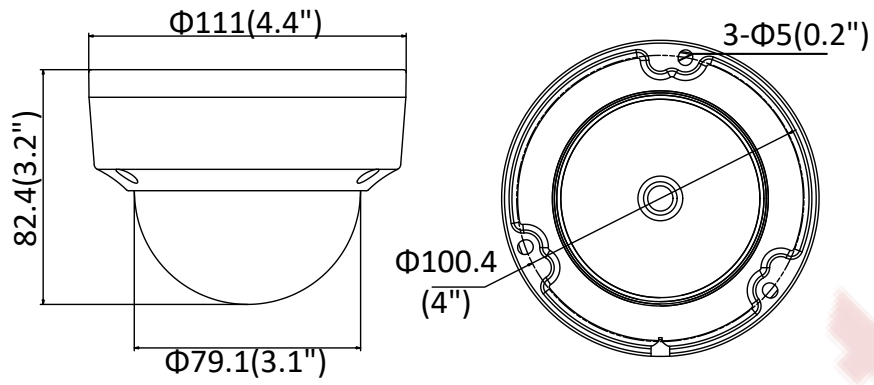

Dimension

Unit: mm

Stathis Net