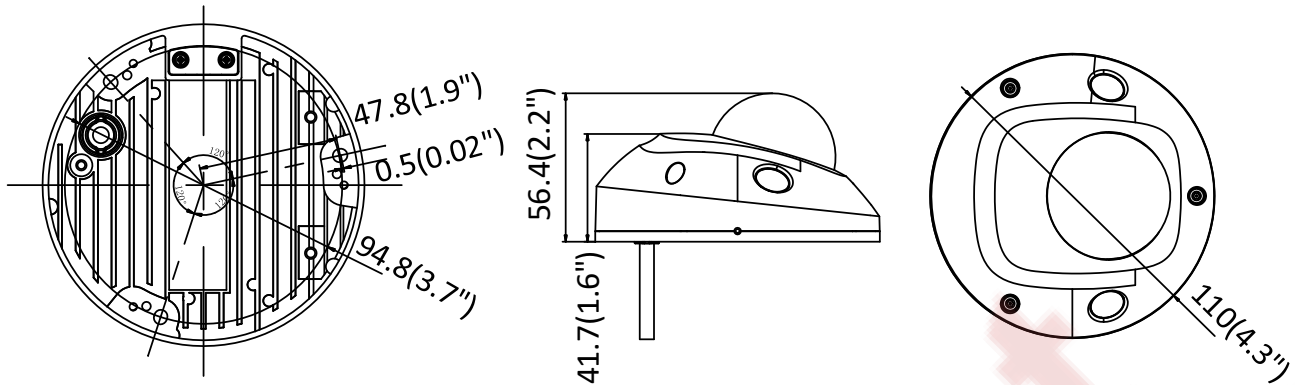

Dimension

Accessory

**DS-1280ZJ-DM46
Junction Box**

Distributed by