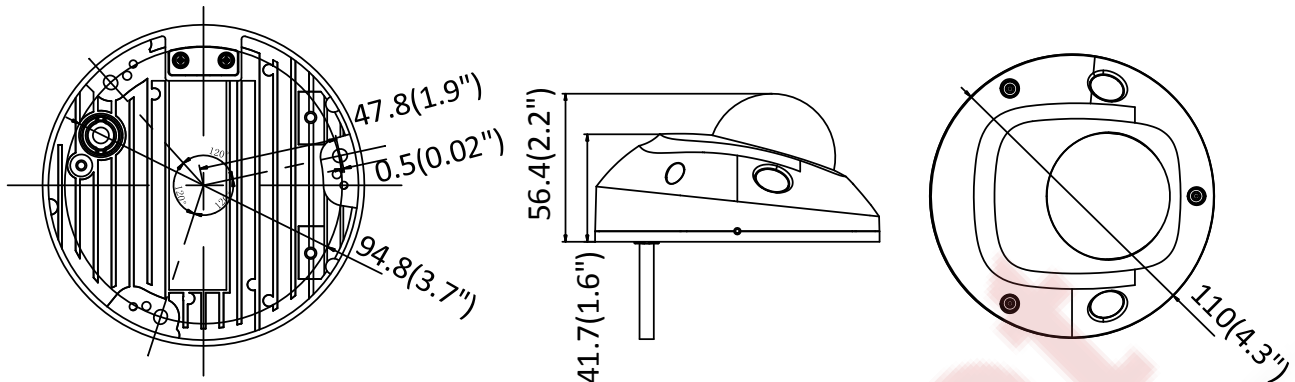

Dimensions

Accessories

Distributed by