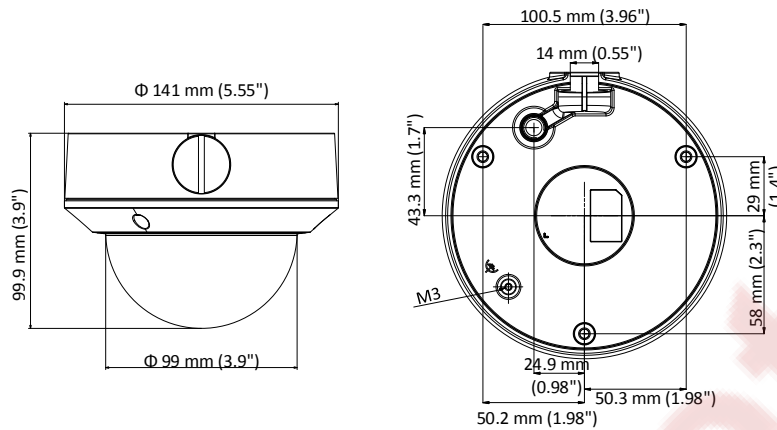

	SNMP, IGMP, 802.1X, QoS, IPv6, UDP, Bonjour
General Function	One-key reset, anti-flicker, heartbeat, mirror, password protection, privacy mask, watermark, IP address filter
Firmware Version	5.5.3
API	ONVIF (PROFILE S, PROFILE G), ISAPI
Simultaneous Live View	Up to 6 channels
User/Host	Up to 32 users 3 levels: Administrator, Operator and User
Client	iVMS-4200, Hik-Connect, iVMS-5200
Web Browser	IE8+, Chrome 31.0-44, Firefox 30.0-51, Safari 8.0+
<b>Interface</b>	
Communication Interface	1 RJ45 10M/100M self-adaptive Ethernet port
Video Output (Without -Z)	1Vp-p composite output (75 Ω/BNC)
Reset Button	Yes
<b>General</b>	
Operating Conditions	-30 °C to 50 °C (-22 °F to 122 °F), humidity: 95% or less (non-condensing)
Power Supply	12 VDC ± 25%, 5.5 mm coaxial power plug PoE (802.3af, class 3)
Power Consumption and Current	-IZ: 12 VDC, 0.8 A, Max: 10 W; PoE: (802.3af, 36 V to 57 V), 0.35 A to 0.2 A, Max: 12 W -I: 12 VDC, 0.5 A, Max: 6 W; PoE: (802.3af, 36 V to 57 V), 0.22 A to 0.14 A, Max: 8 W
Protection Level	IP67, IK10 TVS 2000V lightning protection, surge protection and voltage transient protection
Material	Metal & Plastic
Dimensions	Camera: Φ 141 mm × 99.9 mm (5.6" × 3.9") With package: 140 mm × 140 mm × 154 mm (5.5" × 5.5" × 6.1")
Weight	Camera: approx. 820 g (1.8 lb.) With package: approx. 1200 g (2.6 lb.)

## Available Models

DS-2CD1743G0-I (2.8 mm to 12 mm), DS-2CD1743G0-IZ (2.8 mm to 12 mm)

**Dimension**

**Accessory**

**DS-1227ZJ**  
In-ceiling Mount

**DS-1273ZJ-135**  
Wall Mount

**DS-1273ZJ-135B**  
Wall Mount