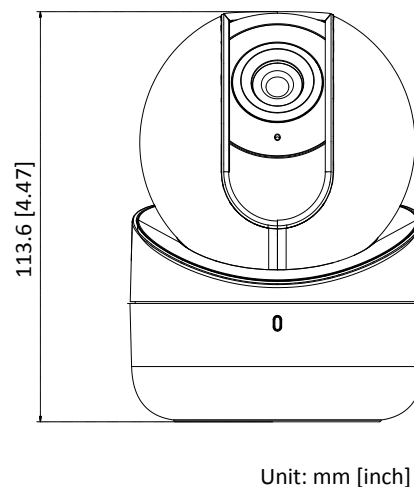

On-board Storage	Built-in microSD/SDHC/SDXC slot, up to 128 GB
Audio Interface	1 build-in microphone, 1 build-in speaker
Reset	Yes
Wi-Fi	
Wireless Standards	IEEE802.11b, 802.11g, 802.11n
Frequency Range	2.4 GHz - 2.4835 GHz
Channel Bandwidth	20/40MHz Support
Protocols	802.11b: CCK, QPSK, BPSK, 802.11g/n: OFDM
Security	64/128-bit WEP, WPA/WPA2, WPA-PSK/WPA2-PSK, WPS
Transfer Rates	11b: 11Mbps, 11g: 54Mbps, 11n: up to 150Mbps
Wireless Range	50 meters (The performance varies based on actual environment)
General	
Operating Conditions	-10 °C to 40°C (14 °F to 104 °F), Humidity 95% or less (non-condensing)
Power Supply	DC 5V ± 10 %, micro USB interface
Current	Max. 1.4A
Power Consumption	Max. 7W
IR Range	Up to 5 meters
Material	Plastic
Memory Card	DS-2CV2Q01FD-IW: no memory card included DS-2CV2Q01FD-IW/16G-T: includes a 16 GB memory card DS-2CV2Q01FD-IW/32G-T: includes a 32 GB memory card DS-2CV2Q01FD-IW/64G-T: includes a 64 GB memory card
Dimensions	Φ 82.4 × 113.6 mm (Φ 3.25" × 4.47")
Weight (include package)	Approx. 510g (1.12 lb)

Ordering Models

DS-2CV2Q01FD-IW, DS-2CV2Q01FD-IW/16G-T, DS-2CV2Q01FD-IW/32G-T, DS-2CV2Q01FD-IW/64G-T

Dimensions