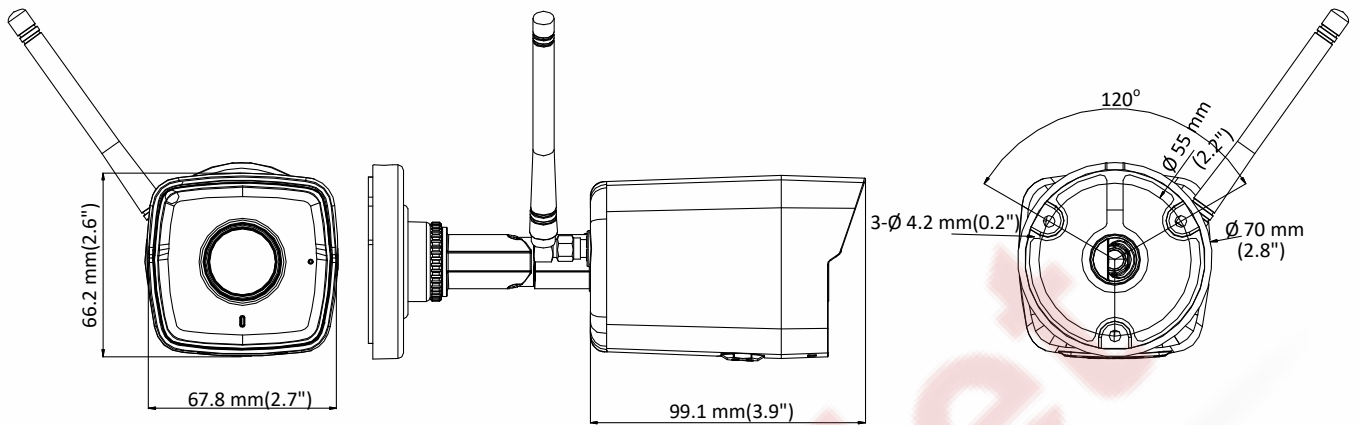

Dimensions