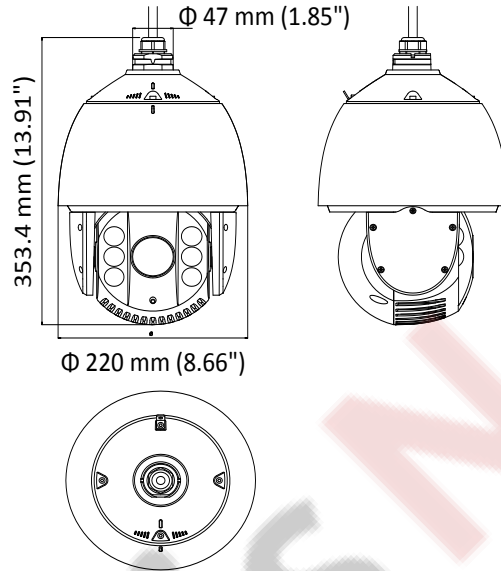

Order Model

DS-2AE7232TI-A(D)

Dimension

Accessory

Headquarters

No.555 Qianmo Road, Binjiang District,
Hangzhou 310051, China
T +86-571-8807-5998
overseasbusiness@hikvision.com

Hikvision USA
T +1-909-895-0400
sales.usa@hikvision.com

Hikvision Australia
T +61-2-8599-4233
salesau@hikvision.com

Hikvision India
T +91-22-28469900
sales@pramahikvision.com

Hikvision Canada
T +1-866-200-6690
sales.canada@hikvision.com

Hikvision Thailand
T +662-275-9949
sales.thailand@hikvision.com

Hikvision Europe
T +31-23-5542770
sales.eu@hikvision.com

Hikvision Italy
T +39-0438-6902
info.it@hikvision.com

Hikvision Brazil
T +55 11 3318-0050
Latam.support@hikvision.com

Hikvision Turkey
T +90 (216)521 7070- 7074
sales.tr@hikvision.com

Hikvision Malaysia
T +601-7652-2413
sales.my@hikvision.com

Hikvision UK & Ireland
T +01628-902140
sales.uk@hikvision.com

Hikvision South Africa
Tel: +27 (10) 0351172
sale.africa@hikvision.com

Hikvision France
T +33(0)1-85-330-450
info.fr@hikvision.com

Hikvision Kazakhstan
T +7-727-9730667
nikia.panfilov@hikvision.ru

Hikvision Vietnam
T +84-974270888
sales.vt@hikvision.com

Hikvision UAE
T +971-4-4432090
salesme@hikvision.com

Hikvision Singapore
T +65-6684-4718
sg@hikvision.com

Hikvision Spain
T +34-91-737-16-55
info.es@hikvision.com

Hikvision Tashkent
T +99-87-1238-9438
uzb@hikvision.ru

Hikvision Hong Kong
T +852-2151-1761
info.hk@hikvision.com

Hikvision Russia
T +7-495-669-67-99
saleru@hikvision.com

Hikvision Korea
T +82-(0)31-731-8817
sales.korea@hikvision.com

Hikvision Poland
T +48-22-460-01-50
info.pl@hikvision.com

Hikvision Indonesia
T +62-21-2933759
Sales.Indonesia@hikvision.com

Hikvision Colombia
sales.colombia@hikvision.com