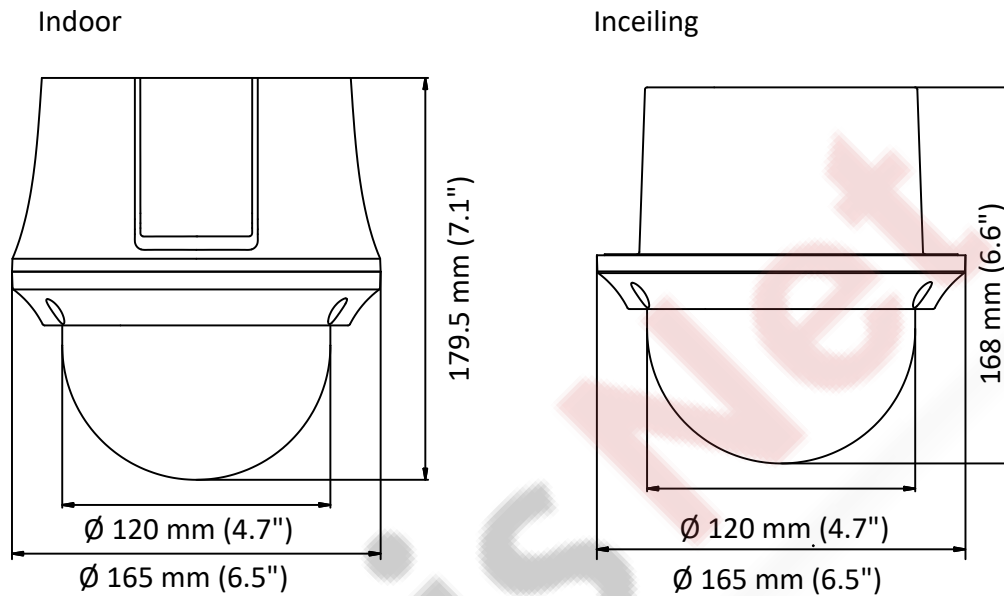

Order Model

DS-2AE4215T-D3(C)

Dimensions

Distributed by

Headquarters

No.555 Qianmo Road, Binjiang District,
Hangzhou 310051, China
T +86-571-8807-5998
overseasbusiness@hikvision.com

Hikvision USA
T +1-909-895-0400
sales.usa@hikvision.com

Hikvision Europe
T +31-23-5542770
saleseuro@hikvision.com

Hikvision Middle East
T +971-4-8816086
salesme@hikvision.com

Hikvision Russia
T +7-495-669-67-99
saleru@hikvision.com

Hikvision India
T +91-22-28469900
sales@pramahikvision.com

Hikvision Italy
T +39-0438-6902
info.it@hikvision.com

Hikvision France
T +33(0)1-85-330-444
info.fr@hikvision.com

Hikvision Spain
T +34-91-737-16-55
info.es@hikvision.com

Hikvision Poland
T +48-22-460-01-50
poland@hikvision.com

Hikvision UK
T +44-1628-9021-4
support.uk@hikvision.com

Hikvision Singapore
T +65-6684-4718
sg@hikvision.com

Hikvision Oceania
T +61-2-8599-4233
salesau@hikvision.com

Hikvision Hong Kong
T +852-2151-1761

Hikvision Canada
T +1-909-895-0400
sales.usa@hikvision.com