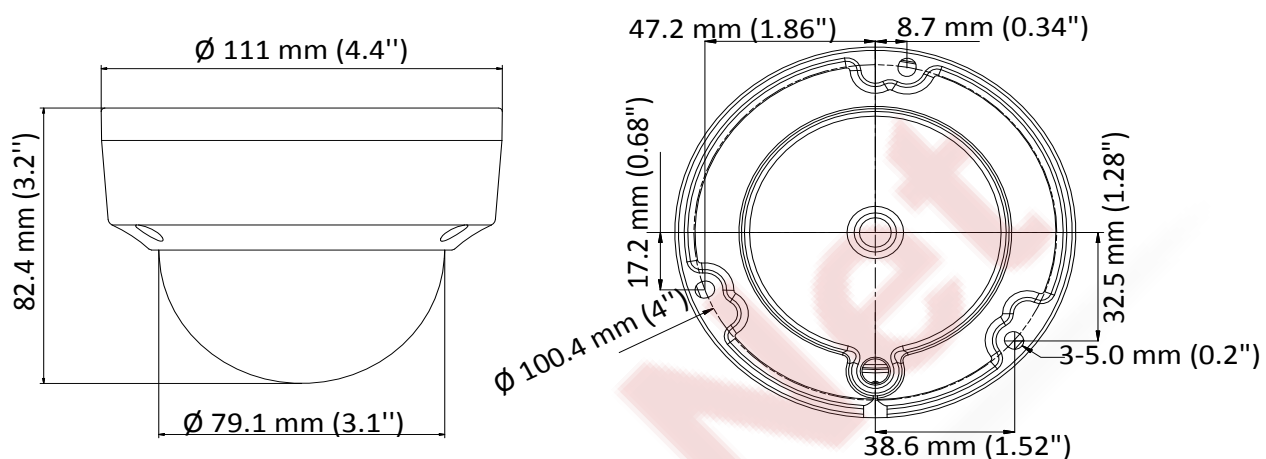

Order Model

DS-2CE57U1T-VPITF

Dimension

Stathis