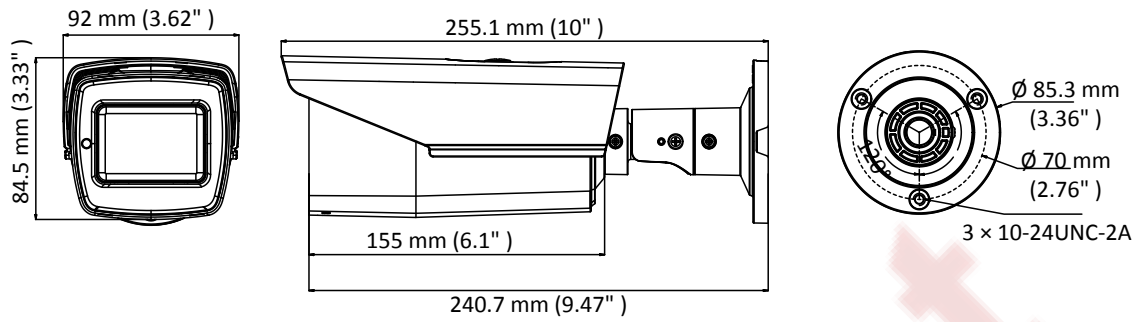

Order Model

DS-2CE19H8T-IT3ZF, DS-2CE19H8T-AIT3ZF

Dimension

Stathis Net