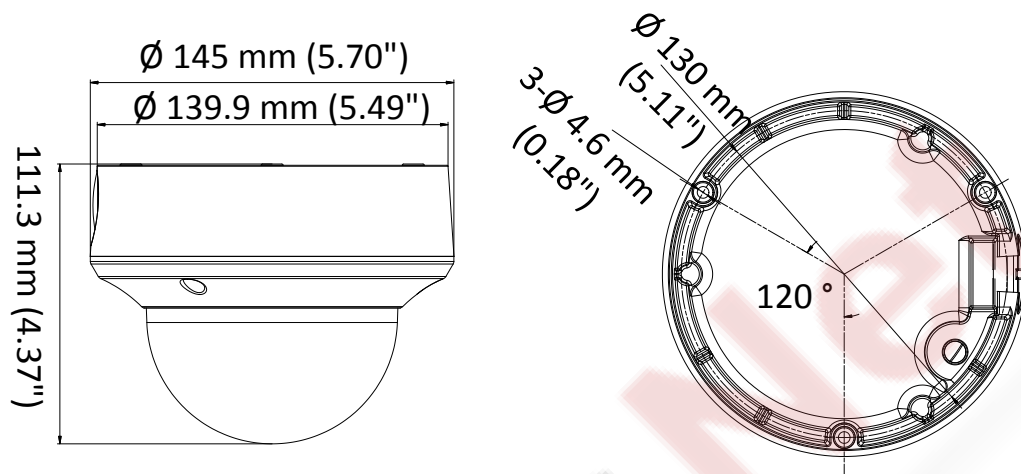

Order Model

DS-2CE5AH8T-AVPIT3ZF, DS-2CE5AH8T-VPIT3ZF

Dimension

Stathis