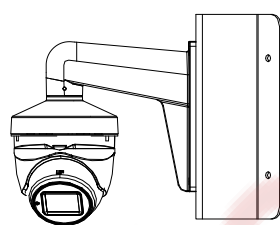

Specification

Camera	
Image Sensor	5 megapixel progressive scan CMOS
Signal System	PAL/NTSC
Resolution	2560 (H) × 1944 (V)
Min. Illumination	Color: 0.003 Lux @ (F1.2, AGC ON), 0 Lux with IR
Frame Rate	TVI: 2 MP@25fps, 2 MP@30fps, 4 MP@25fps, 4 MP@30fps, 5 MP@20fps AHD: 4 MP@25fps, 4 MP@30fps, 5 MP@20fps CVI: 4 MP@25fps, 4 MP@30fps CVBS: PAL, NTSC
Shutter Time	PAL: 1/25 s to 1/50, 000 s NTSC: 1/30 s to 1/50, 000 s
Lens	2.7 mm to 13.5 mm motorized vari-focal lens
Horizontal Field of View	92.3° to 29.3°
Lens Mount	Φ 14
Day & Night	IR cut filter
Angle Adjustment	Pan: 0° to 360°; Tilt: 0° to 75°; Rotate: 0° to 360°
Synchronization	Internal synchronization
WDR (Wide Dynamic Range)	≥ 130 dB
Menu	
AGC	Yes
Day/Night Mode	Auto/Color/BW (Black and White)
White Balance	Auto/Manual
BLC (Backlight Compensation)	Yes
WDR	Yes
3D DNR	Level 1 to 9
Privacy Mask	4 programmable privacy masks
Motion Detection	4 programmable areas
Language	English
Functions	Brightness, Sharpness, 3D DNR, Mirror, Smart IR
Interface	
Video Output	1 HD analog output
Switch Button	TVI/AHD/CVI/CVBS
General	
Operating Conditions	-40 °C to 60 °C (-40 °F to 140 °F), humidity: 90% or less (non-condensation)
Power Supply	9 VDC to 15 VDC
Power Consumption	Max. 7.4 W
Protection Level	IP67
Material	Metal
IR Range	Up to 60 m
Communication	Up the coax, Protocol: HIKVISION-C (TVI output)
Dimensions	123.86 mm × 134.3 mm × 110.24 mm (4.88" × 5.29" × 4.34")
Weight	Approx. 600 g (1.32 lb.)

Order Model

DS-2CE79H8T-IT3ZF

Dimension

Stathis

Accessory

DS-1273ZJ-130-TRL
Wall Mount

DS-1275ZJ-SUS
Vertical Pole Mount

DS-1276ZJ-SUS
Corner Mount

DS-1280ZJ-M
Junction Box

DS-1281ZJ-M
Inclined Ceiling Mount

Distributed by

HIKVISION

Headquarters

No.555 Qianmo Road, Binjiang District,
Hangzhou 310051, China
T +86-571-8807-5998
overseasbusiness@hikvision.com