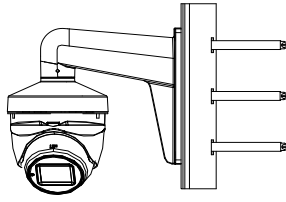

Specification

Camera	
Image Sensor	5 megapixel progressive scan CMOS
Signal System	PAL/NTSC
Resolution	2560 (H) × 1944 (V)
Min. Illumination	Color: 0.003 Lux @ (F1.2, AGC ON), 0 Lux with IR
Frame Rate	TVI: 2 MP@25fps, 2 MP@30fps, 4 MP@25fps, 4 MP@30fps, 5 MP@20fps AHD: 4 MP@25fps, 4 MP@30fps, 5 MP@20fps CVI: 4 MP@25fps, 4 MP@30fps CVBS: PAL, NTSC
Shutter Time	PAL: 1/25 s to 1/50, 000 s NTSC: 1/30 s to 1/50, 000 s
Lens	2.7 mm to 13.5 mm motorized vari-focal lens
Horizontal Field of View	92.3° to 29.3°
Lens Mount	Φ 14
Day & Night	IR cut filter
Angle Adjustment	Pan: 0° to 360°; Tilt: 0° to 75°; Rotate: 0° to 360°
Synchronization	Internal synchronization
WDR (Wide Dynamic Range)	≥ 130 dB
Menu	
AGC	Yes
Day/Night Mode	Auto/Color/BW (Black and White)
White Balance	Auto/Manual
BLC (Backlight Compensation)	Yes
WDR	Yes
3D DNR	Level 1 to 9
Privacy Mask	4 programmable privacy masks
Motion Detection	4 programmable areas
Language	English
Functions	Brightness, Sharpness, 3D DNR, Mirror, Smart IR
Interface	
Video Output	1 HD analog output
Switch Button	TVI/AHD/CVI/CVBS
General	
Operating Conditions	-40 °C to 60 °C (-40 °F to 140 °F), humidity: 90% or less (non-condensation)
Power Supply	9 VDC to 15 VDC
Power Consumption	Max. 7.4 W
Protection Level	IP67
Material	Metal
IR Range	Up to 60 m
Communication	Up the coax, Protocol: HIKVISION-C (TVI output)
Dimensions	123.86 mm × 134.3 mm × 110.24 mm (4.88" × 5.29" × 4.34")
Weight	Approx. 600 g (1.32 lb.)

Order Model

DS-2CE79H8T-IT3ZF

Dimension

Stathis

Accessory

DS-1273ZJ-130-TRL
Wall Mount

DS-1275ZJ-SUS
Vertical Pole Mount

DS-1276ZJ-SUS
Corner Mount

DS-1280ZJ-M
Junction Box

DS-1281ZJ-M
Inclined Ceiling Mount

Distributed by

HIKVISION

Headquarters

No.555 Qianmo Road, Binjiang District,
Hangzhou 310051, China
T +86-571-8807-5998
overseasbusiness@hikvision.com