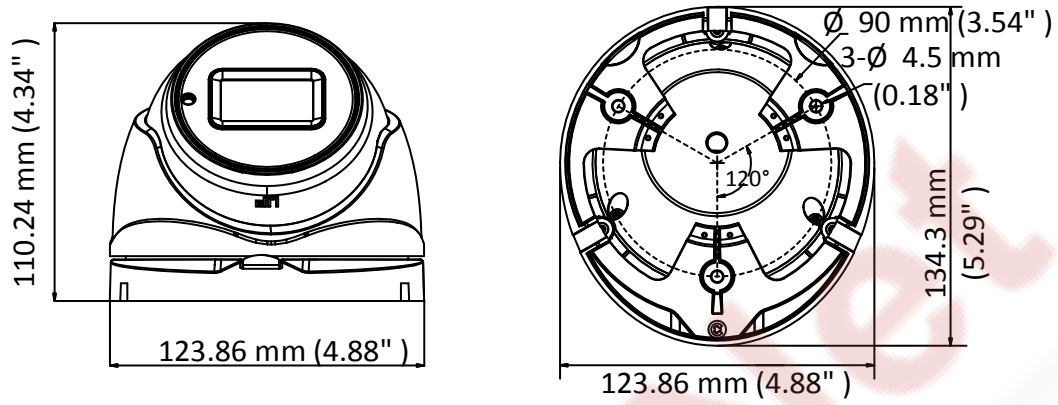

Specification

Camera	
Image Sensor	5 megapixel progressive scan CMOS
Signal System	PAL/NTSC
Resolution	2560 (H) × 1944 (V)
Min. Illumination	Color: 0.003 Lux @ (F1.2, AGC ON), 0 Lux with IR
Frame Rate	TVI: 2 MP@25fps, 2 MP@30fps, 4 MP@25fps, 4 MP@30fps, 5 MP@20fps AHD: 4 MP@25fps, 4 MP@30fps, 5 MP@20fps CVI: 4 MP@25fps, 4 MP@30fps CVBS: PAL, NTSC
Shutter Time	PAL: 1/25 s to 1/50, 000 s NTSC: 1/30 s to 1/50, 000 s
Lens	2.7 mm to 13.5 mm motorized vari-focal lens
Horizontal Field of View	92.3° to 29.3°
Lens Mount	Φ 14
Day & Night	IR cut filter
Angle Adjustment	Pan: 0° to 360°; Tilt: 0° to 75°; Rotate: 0° to 360°
Synchronization	Internal synchronization
WDR (Wide Dynamic Range)	≥ 130 dB
Menu	
AGC	Yes
Day/Night Mode	Auto/Color/BW (Black and White)
White Balance	Auto/Manual
BLC (Backlight Compensation)	Yes
WDR	Yes
3D DNR	Level 1 to 9
Privacy Mask	4 programmable privacy masks
Motion Detection	4 programmable areas
Language	English
Functions	Brightness, Sharpness, 3D DNR, Mirror, Smart IR
Interface	
Video Output	1 HD analog output
Switch Button	TVI/AHD/CVI/CVBS
General	
Operating Conditions	-40 °C to 60 °C (-40 °F to 140 °F), humidity: 90% or less (non-condensation)
Power Supply	9 VDC to 15 VDC
Power Consumption	Max. 7.4 W
Protection Level	IP67
Material	Metal
IR Range	Up to 60 m
Communication	Up the coax, Protocol: HIKVISION-C (TVI output)
Dimensions	123.86 mm × 134.3 mm × 110.24 mm (4.88" × 5.29" × 4.34")
Weight	Approx. 600 g (1.32 lb.)

Order Model

DS-2CE79H8T-IT3ZF

Dimension

Stathis

Accessory

DS-1273ZJ-130-TRL
Wall Mount

DS-1275ZJ-SUS
Vertical Pole Mount

DS-1276ZJ-SUS
Corner Mount