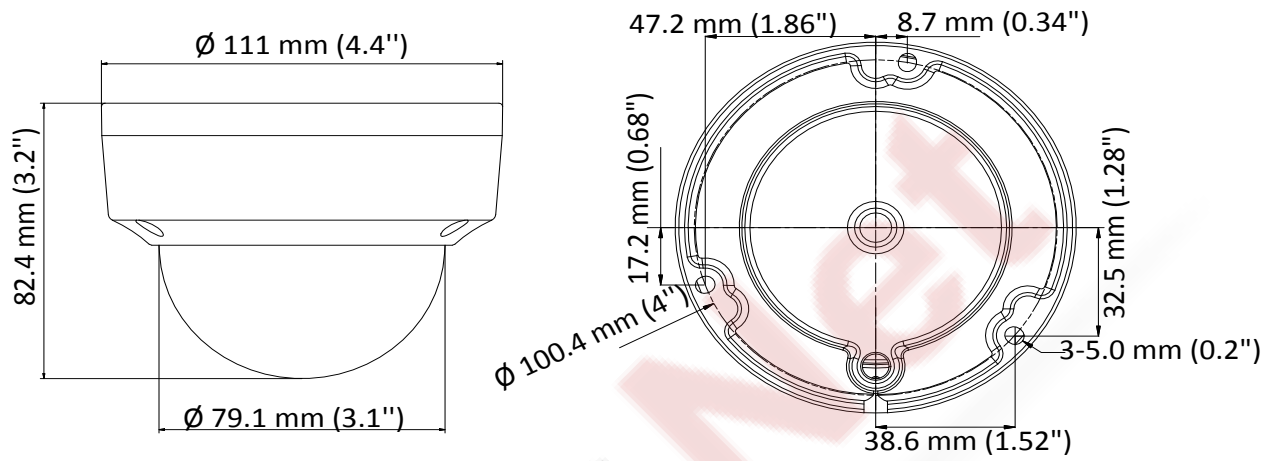

Order Model

DS-2CE57H8T-VPITF

Dimension

Stathis