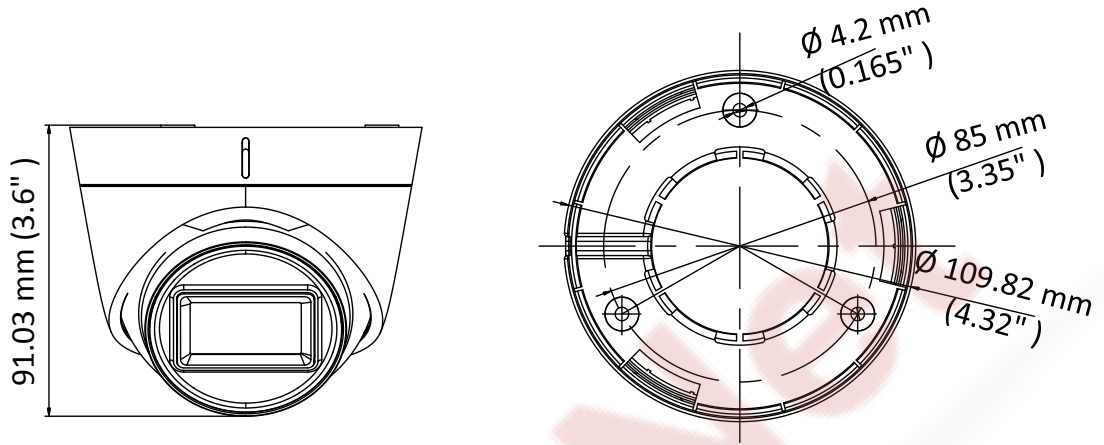

DS-2CE78H8T-IT3F 5 MP Turret Camera

Key Features

- 5 MP high performance CMOS
- 2560 × 1944 resolution
- 2.8 mm, 3.6 mm, 6 mm, 8 mm, 12 mm fixed lens
- EXIR 2.0, smart IR, up to 60 m IR distance
- OSD menu, 3D DNR, 130 dB true WDR
- 4 in 1 video output (switchable TVI/AHD/CVI/CVBS)
- IP67
- Up the coax (HIKVISION-C)

Specification

Camera	
Image Sensor	5 megapixel progressive scan CMOS
Signal System	PAL/NTSC
Resolution	2560 (H) × 1944 (V)
Min. Illumination	Color: 0.003 Lux@(F1.2, AGC ON), 0 Lux with IR
Frame Rate	TVI: 2 MP@25fps, 2 MP@30fps, 4 MP@25fps, 4 MP@30fps, 5 MP@20fps AHD: 4 MP@25fps, 4 MP@30fps, 5 MP@20fps CVI: 4 MP@25fps, 4 MP@30fps CVBS: PAL, NTSC
Shutter Time	PAL: 1/25 s to 1/50,000 s NTSC: 1/30 s to 1/50,000 s
Lens	2.8 mm, 3.6 mm, 6 mm, 8 mm, 12 mm fixed lens
Horizontal Field of View	98° (2.8 mm), 78° (3.6 mm), 48° (6 mm), 37° (8 mm), 23° (12 mm)
Lens Mount	M12
Day & Night	IR cut filter
Angle Adjustment (Bracket)	Pan: 0° to 360°, Tilt: 0° to 75°, Rotate: 0° to 360°
Synchronization	Internal synchronization
WDR (Wide Dynamic Range)	≥ 130 dB
Menu	
AGC	Yes
Day/Night Mode	Auto/Color/BW (Black and White)
White Balance	Auto/Manual
BLC (Backlight Compensation)	Yes
WDR	Yes
3D DNR	Level 1 to 9
Privacy Mask	4 programmable privacy masks
Motion Detection	4 programmable areas
Language	English
Functions	Brightness, Sharpness, 3D DNR, Mirror, Smart IR
Interface	
Video Output	1 HD analog output
Switch Button	TVI/AHD/CVI/CVBS
General	
Operating Conditions	-40 °C to 60 °C (-40 °F to 140 °F), humidity: 90% or less (non-condensation)
Power Supply	12 VDC ±25%
Power Consumption	Max. 5.8 W
Protection Level	IP67
Material	Enclosure: Plastic Main body: Metal
IR Range	Up to 60 m
Communication	Up the coax, Protocol: HIKVISION-C (TVI output)
Dimensions	∅ 109.82 mm × 91.03 mm (∅ 4.32" × 3.6")
Weight	Approx. 310 g (0.68 lb.)

Order Models

DS-2CE78H8T-IT3F

Dimension

Stathis

Accessory

DS-1272ZJ-110-TRS
Wall Mount

DS-1275ZJ-SUS
Vertical Pole Mount

DS-1276ZJ-SUS
Corner Mount