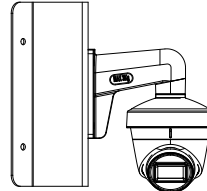

Specification

Camera	
Image Sensor	5 megapixel progressive scan CMOS
Signal System	PAL/NTSC
Resolution	2560 (H) × 1944 (V)
Min. Illumination	Color: 0.003 Lux@(F1.2, AGC ON), 0 Lux with IR
Frame Rate	TVI: 2 MP@25fps, 2 MP@30fps, 4 MP@25fps, 4 MP@30fps, 5 MP@20fps AHD: 4 MP@25fps, 4 MP@30fps, 5 MP@20fps CVI: 4 MP@25fps, 4 MP@30fps CVBS: PAL, NTSC
Shutter Time	PAL: 1/25 s to 1/50,000 s NTSC: 1/30 s to 1/50,000 s
Lens	2.8 mm, 3.6 mm, 6 mm, 8 mm, 12 mm fixed lens
Horizontal Field of View	98° (2.8 mm), 78° (3.6 mm), 48° (6 mm), 37° (8 mm), 23° (12 mm)
Lens Mount	M12
Day & Night	IR cut filter
Angle Adjustment (Bracket)	Pan: 0° to 360°, Tilt: 0° to 75°, Rotate: 0° to 360°
Synchronization	Internal synchronization
WDR (Wide Dynamic Range)	≥ 130 dB
Menu	
AGC	Yes
Day/Night Mode	Auto/Color/BW (Black and White)
White Balance	Auto/Manual
BLC (Backlight Compensation)	Yes
WDR	Yes
3D DNR	Level 1 to 9
Privacy Mask	4 programmable privacy masks
Motion Detection	4 programmable areas
Language	English
Functions	Brightness, Sharpness, 3D DNR, Mirror, Smart IR
Interface	
Video Output	1 HD analog output
Switch Button	TVI/AHD/CVI/CVBS
General	
Operating Conditions	-40 °C to 60 °C (-40 °F to 140 °F), humidity: 90% or less (non-condensation)
Power Supply	12 VDC ±25%
Power Consumption	Max. 5.8 W
Protection Level	IP67
Material	Enclosure: Plastic Main body: Metal
IR Range	Up to 60 m
Communication	Up the coax, Protocol: HIKVISION-C (TVI output)
Dimensions	∅ 109.82 mm × 91.03 mm (∅ 4.32" × 3.6")
Weight	Approx. 310 g (0.68 lb.)

Order Models

DS-2CE78H8T-IT3F

Dimension

Stathis

Accessory

DS-1272ZJ-110-TRS
Wall Mount

DS-1275ZJ-SUS
Vertical Pole Mount

DS-1276ZJ-SUS
Corner Mount

DS-1281ZJ-S
Inclined Ceiling Mount

DS-1280ZJ-S
Junction Box

Distributed by

HIKVISION

Headquarters

No.555 Qianmo Road, Binjiang District,
Hangzhou 310051, China
T +86-571-8807-5998
overseasbusiness@hikvision.com