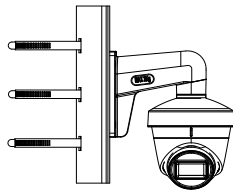

Specification

Camera	
Image Sensor	5 megapixel progressive scan CMOS
Signal System	PAL/NTSC
Resolution	2560 (H) × 1944 (V)
Min. Illumination	Color: 0.003 Lux@(F1.2, AGC ON), 0 Lux with IR
Frame Rate	TVI: 2 MP@25fps, 2 MP@30fps, 4 MP@25fps, 4 MP@30fps, 5 MP@20fps AHD: 4 MP@25fps, 4 MP@30fps, 5 MP@20fps CVI: 4 MP@25fps, 4 MP@30fps CVBS: PAL, NTSC
Shutter Time	PAL: 1/25 s to 1/50,000 s NTSC: 1/30 s to 1/50,000 s
Lens	2.8 mm, 3.6 mm, 6 mm, 8 mm, 12 mm fixed lens
Horizontal Field of View	98° (2.8 mm), 78° (3.6 mm), 48° (6 mm), 37° (8 mm), 23° (12 mm)
Lens Mount	M12
Day & Night	IR cut filter
Angle Adjustment (Bracket)	Pan: 0° to 360°, Tilt: 0° to 75°, Rotate: 0° to 360°
Synchronization	Internal synchronization
WDR (Wide Dynamic Range)	≥ 130 dB
Menu	
AGC	Yes
Day/Night Mode	Auto/Color/BW (Black and White)
White Balance	Auto/Manual
BLC (Backlight Compensation)	Yes
WDR	Yes
3D DNR	Level 1 to 9
Privacy Mask	4 programmable privacy masks
Motion Detection	4 programmable areas
Language	English
Functions	Brightness, Sharpness, 3D DNR, Mirror, Smart IR
Interface	
Video Output	1 HD analog output
Switch Button	TVI/AHD/CVI/CVBS
General	
Operating Conditions	-40 °C to 60 °C (-40 °F to 140 °F), humidity: 90% or less (non-condensation)
Power Supply	12 VDC ±25%
Power Consumption	Max. 5.8 W
Protection Level	IP67
Material	Enclosure: Plastic Main body: Metal
IR Range	Up to 60 m
Communication	Up the coax, Protocol: HIKVISION-C (TVI output)
Dimensions	∅ 109.82 mm × 91.03 mm (∅ 4.32" × 3.6")
Weight	Approx. 310 g (0.68 lb.)

Order Models

DS-2CE78H8T-IT3F

Dimension

Stathis

Accessory

DS-1272ZJ-110-TRS
Wall Mount

DS-1275ZJ-SUS
Vertical Pole Mount

DS-1276ZJ-SUS
Corner Mount

DS-1281ZJ-S
Inclined Ceiling Mount

DS-1280ZJ-S
Junction Box

Distributed by

HIKVISION

Headquarters

No.555 Qianmo Road, Binjiang District,
Hangzhou 310051, China
T +86-571-8807-5998
overseasbusiness@hikvision.com