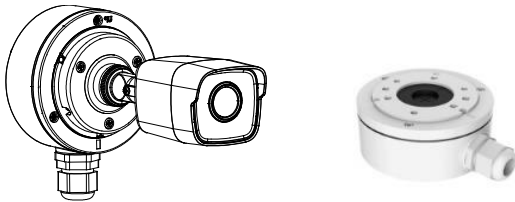

DS-2CE16D8T-ITE 2 MP Ultra-Low Light POC Camera

Key Feature

- 2 MP, 1920 × 1080 resolution
- Ultra-Low Light
- 130 dB true WDR, 3D DNR
- 2.8 mm, 3.6 mm, 6 mm fixed focal lens
- Smart IR, up to 30 m IR distance
- Power over coaxial
- IP67

Specification

Camera	
Image Sensor	2 MP CMOS
Signal System	PAL/NTSC
Frame Rate	PAL: 1080p@25fps NTSC: 1080p@30fps
Resolution	1920 (H) × 1080 (V)
Min. Illumination	0.003 Lux @ (F1.2, AGC ON), 0 Lux with IR
Shutter Time	PAL: 1/25 s to 1/50, 000 s NTSC: 1/30 s to 1/50, 000 s
Slow Shutter	Max. 16 times
Lens	2.8 mm, 3.6 mm, 6 mm fixed lens
Horizontal Field of View	103.5° (2.8 mm), 82.6° (3.6 mm), 54.4° (6 mm)
Lens Mount	M12
Day & Night	ICR
WDR (Wide Dynamic Range)	≥130 dB
Angle Adjustment	Pan: 0° to 360°, Tilt: 0° to 180°, Rotate: 0° to 360°
Menu	
Image Mode	STD/HIGH-SAT
AGC	Yes
Day/Night Mode	Auto/Color/BW (Black and White)
White Balance	Auto/Manual
AE (Auto Exposure) Mode	WDR/BLC/HLC/Global
Privacy Mask	4 programmable privacy masks
Motion Detection	4 programmable motion areas
Noise Reduction	3D DNR
Language	English
Function	Brightness, Sharpness, Mirror, Smart IR
Interface	
Video Output	1 HD analog output
General	
Operating Conditions	-40 °C to 60 °C (-40 °F to 140 °F), humidity: 90% or less (non-condensing)
Power Supply	12 VDC ± 25%/PoC.af
Power Consumption	Max. 3.6 W
Protection Level	IP67
Material	Metal
IR Range	Up to 30 m
Communication	HIKVISION-C
Dimensions	58 mm × 61 mm × 163 mm (2.28" × 2.40" × 6.42")
Weight	Approx. 350 g (0.77 lb.)

Order Model

DS-2CE16D8T-ITE

Dimension

Accessory

DS-1280ZJ-XS
Junction Box

Distributed by

Headquarters

No.555 Qianmo Road, Binjiang District,
Hangzhou 310051, China
T +86-571-8807-5998
overseasbusiness@hikvision.com