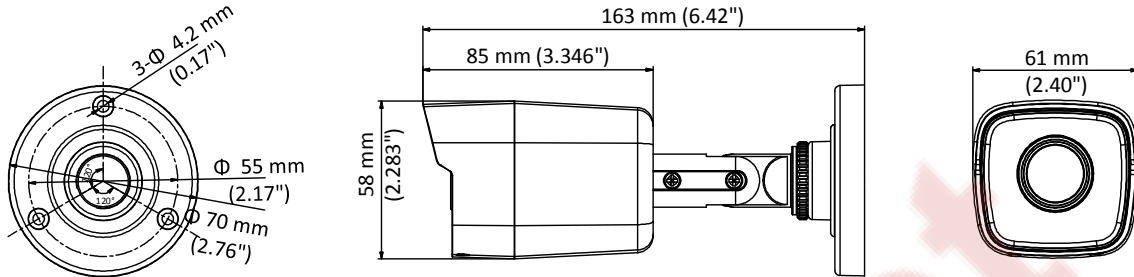

Order Model

DS-2CE16D8T-ITE

Dimension