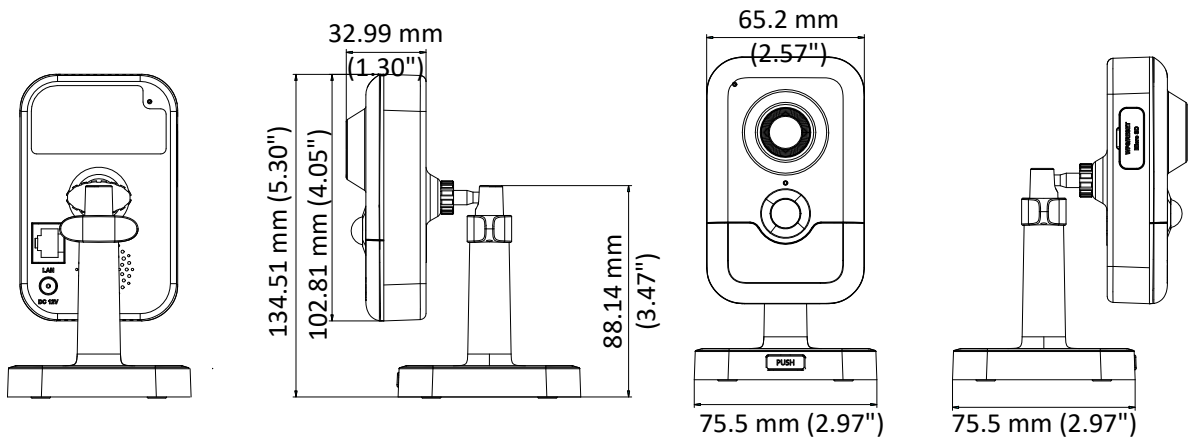

Dimensions