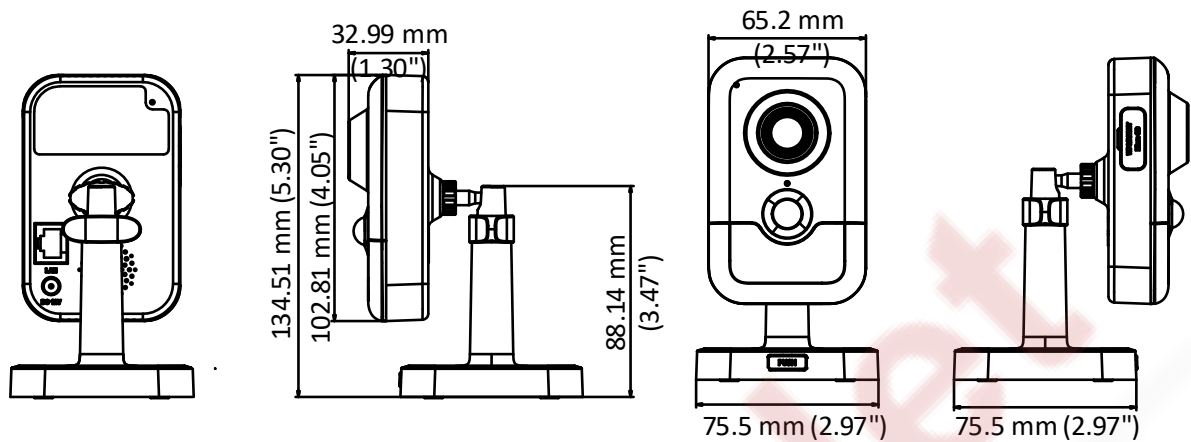

## Specifications

<b>Camera</b>	
Image Sensor	1/2.7" Progressive Scan CMOS
Min. Illumination	Color: 0.01 Lux @ (F1.2, AGC ON), 0.028 lux @(F2.0, AGC ON), 0 lux with IR
Shutter Speed	1/3 s to 1/100,000 s
Slow Shutter	Yes
Day & Night	IR Cut Filter
Digital Noise Reduction	3D DNR
WDR	120dB
3-Axis Adjustment	Pan: 0° to 360°, tilt: 0° to 90°, rotate: 0° to 360°
<b>Lens</b>	
Focal length	2.8 mm
Aperture	F2.0
FOV	2.8 mm: horizontal FOV: 114°, vertical FOV: 62°, diagonal FOV: 135°
Lens Mount	M12
<b>IR</b>	
IR Range	10 m
Wavelength	850nm
<b>PIR</b>	
Angle	Horizontal: 90°, Vertical: 80°
PIR Range	10 m
<b>Compression Standard</b>	
Video Compression	Main stream: H.265/H.264 Sub-stream: H.265/H.264/MJPEG Third stream: H.265/H.264
H.264 Type	Main Profile/High Profile
H.264+	Main stream supports
H.265 Type	Main Profile
H.265+	Main stream supports
Video Bit Rate	256 Kbps to 16 Mbps
Audio Compression	G722.1/G711ulaw/G711alaw/G726/MP2L2/PCM
Audio Bit Rate	64Kbps(G.711)/16Kbps(G.722.1)/16Kbps(G.726)/32-160Kbps(MP2L2)
<b>Smart Feature-set</b>	
Behavior Analysis	Line crossing detection, intrusion detection
Face Detection	Yes
Region of Interest	Support 1 fixed region for main stream and sub-stream separately
<b>Image</b>	
Max. Resolution	1920 × 1080
Main Stream	50Hz: 25fps (1920 × 1080, 1280 × 960, 1280 × 720) 60Hz: 30fps (1920 × 1080, 1280 × 960, 1280 × 720)
Sub-Stream	50Hz: 25fps (640 × 480, 640 × 360, 320 × 240) 60Hz: 30fps (640 × 480, 640 × 360, 320 × 240)
Third Stream	50Hz: 25fps (1920 × 1080, 1280 × 720, 640 × 360, 352 × 288) 60Hz: 30fps (1920 × 1080, 1280 × 720, 640 × 360, 352 × 240)

## Available Models:

DS-2CD2423G0-I (2.8 mm), DS-2CD2423G0-IW (2.8 mm)

**Dimensions**

Distributed by

**HIKVISION**

**Headquarters**

No.555 Qianmo Road, Binjiang District,  
Hangzhou 310051, China  
T +86-571-8807-5998  
overseasbusiness@hikvision.com