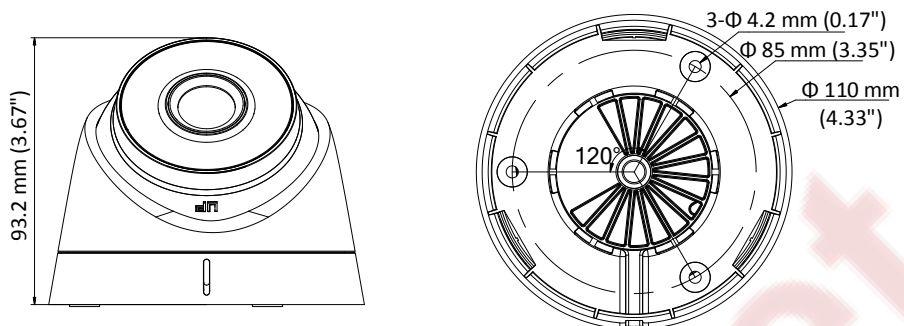

DS-2CE56D8T-IT3F 2 MP Ultra-Low Light EXIR Turret Camera

Key Features

- 2 MP high performance CMOS
- Ultra-low light
- 1920 × 1080 resolution
- 2.8 mm, 3.6 mm, 6 mm, 8 mm, 12 mm fixed focal lens
- 130 dB true WDR, 3D DNR
- EXIR 2.0, smart IR, up to 60 m IR distance
- 4 in 1 video output (switchable TVI/AHD/CVI/CVBS)
- IP67
- Up the coax (HIKVISION-C)

Specification

Camera	
Image Sensor	2.0 megapixel progressive scan CMOS
Signal System	PAL/NTSC
Resolution	1920 (H) × 1080 (V)
Frame Rate	PAL: 1080p@25fps NTSC: 1080p@30fps
Min. illumination	Color: 0.003 Lux @ (F1.2, AGC ON), 0 Lux with IR
Shutter Time	PAL: 1/25 s to 1/50, 000 s NTSC: 1/30 s to 1/50, 000 s
Lens	2.8 mm, 3.6 mm, 6 mm, 8 mm, 12 mm fixed focal lens
Horizontal Field of View	104° (2.8 mm), 79.1° (3.6 mm), 50.2° (6 mm), 38.7° (8 mm), 24.2° (12 mm)
Lens Mount	M12
Day & Night	IR cut filter
WDR (Wide Dynamic Range)	≥ 130 dB
Angle Adjustment	Pan: 0° to 360°, Tilt: 0° to 75°, Rotate: 0° to 360°
Menu	
Image Mode	STD/HIGH-SAT
AGC	Support
Day/Night Mode	Auto/Color/BW (Black White)
White Balance	Auto/Manual
AE (Auto Exposure) Mode	WDR/BLC/HLC/Global
Privacy Mask	4 programmable privacy masks
Motion Detection	4 programmable motion areas
NR (Noise Reduction)	3D/2D
Language	English
Functions	Brightness, Sharpness, Mirror, Smart IR, HLC
Interface	
Video Output	Switchable TVI/AHD/CVI/CVBS
General	
Operating Conditions	-40 °C to 60 °C (-40 °F to 140 °F), humidity: 90% or less (non-condensation)
Power Supply	12 VDC ±25% <i>*You are recommended to use one power adapter to supply the power for one camera.</i>
Power Consumption	Max. 3.4 W
Ingress Protection	IP67
Material	Enclosure: Plastic Main Body: Metal
IR Range	Up to 60 m
Communication	Up the coax, Protocol: HIKVISION-C (TVI output)
Dimensions	∅ 110 mm × 93.2 mm (∅ 4.33" × 3.67")
Weight	Approx. 315 g (0.69 lb.)

Order Models

DS-2CE56D8T-IT3F

Dimension

Stathis Net

Accessory

DS-1272ZJ-110-TRS
Wall Mount

DS-1275ZJ-SUS
Vertical Pole Mount

DS-1276ZJ-SUS
Corner Mount