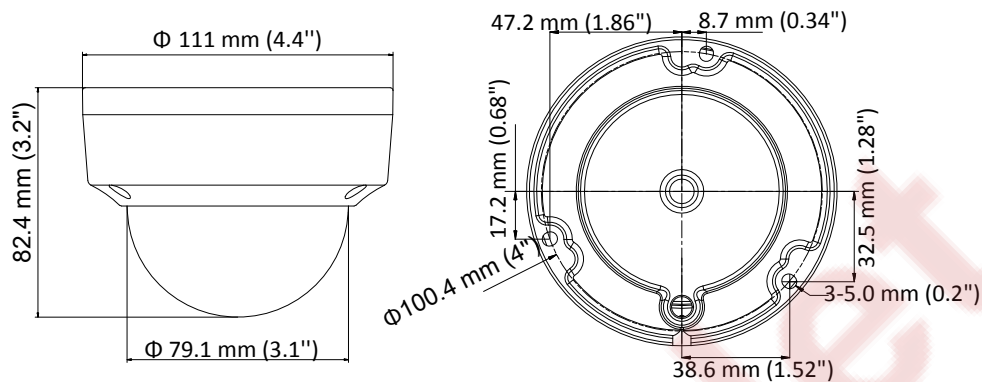

Order Models

DS-2CE56D8T-VPITF

Dimension

Stathis.NET