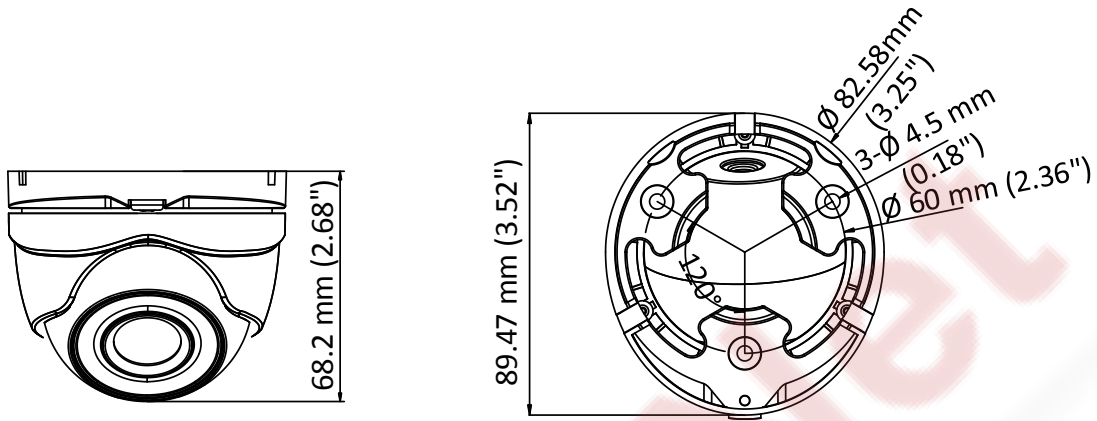

DS-2CE56D8T-ITME 2 MP Ultra-Low Light POC Camera

Key Feature

- 2 MP, 1920 × 1080 resolution
- Ultra-Low Light
- 130 dB true WDR, 3D DNR
- 2.8 mm, 3.6 mm, 6 mm fixed focal lens
- Smart IR, up to 30 m IR distance
- Power over coaxial
- IP67

Specification

Camera	
Image Sensor	2 MP CMOS
Signal System	PAL/NTSC
Frame Rate	PAL: 1080p@25fps NTSC: 1080p@30fps
Resolution	1920 (H) × 1080 (V)
Min. Illumination	0.003 Lux @ (F1.2, AGC ON), 0 Lux with IR
Shutter Time	PAL: 1/25 s to 1/50, 000 s NTSC: 1/30 s to 1/50, 000 s
Slow Shutter	Max. 16 times
Lens	2.8 mm, 3.6 mm, 6 mm fixed lens
Horizontal Field of View	103.5° (2.8 mm), 82.6° (3.6 mm), 54.4° (6 mm)
Lens Mount	M12
Day & Night	ICR
WDR (Wide Dynamic Range)	≥130 dB
Angle Adjustment	Pan: 0° to 360°, Tilt:0° to 75°, Rotate: 0° to 360°
Menu	
Image Mode	STD/HIGH-SAT
AGC	Yes
Day/Night Mode	Auto/Color/BW (Black and White)
White Balance	Auto/Manual
AE (Auto Exposure) Mode	WDR/BLC/HLC/Global
Privacy Mask	4 programmable privacy masks
Motion Detection	4 programmable motion areas
Noise Reduction	3D DNR
Language	English
Function	Brightness, Sharpness, Mirror, Smart IR
Interface	
Video Output	1 HD analog output
General	
Operating Conditions	-40 °C to 60 °C (-40 °F to 140 °F), humidity: 90% or less (non-condensing)
Power Supply	12 VDC ± 25%/PoC.af
Power Consumption	Max. 3.6 W
Protection Level	IP67
Material	Metal
IR Range	Up to 30 m
Communication	HIKVISION-C
Dimensions	89.47 mm × 68.2 mm (3.52" × 2.68")
Weight	Approx. 250 g (0.55 lb.)

Order Model

DS-2CE56D8T-ITME.

Dimension

Accessory

Distributed by

DS-1272ZJ-110-TRS
Wall Mount

DS-1275ZJ-SUS
Vertical Pole Mount

DS-1276ZJ-SUS
Corner Mount