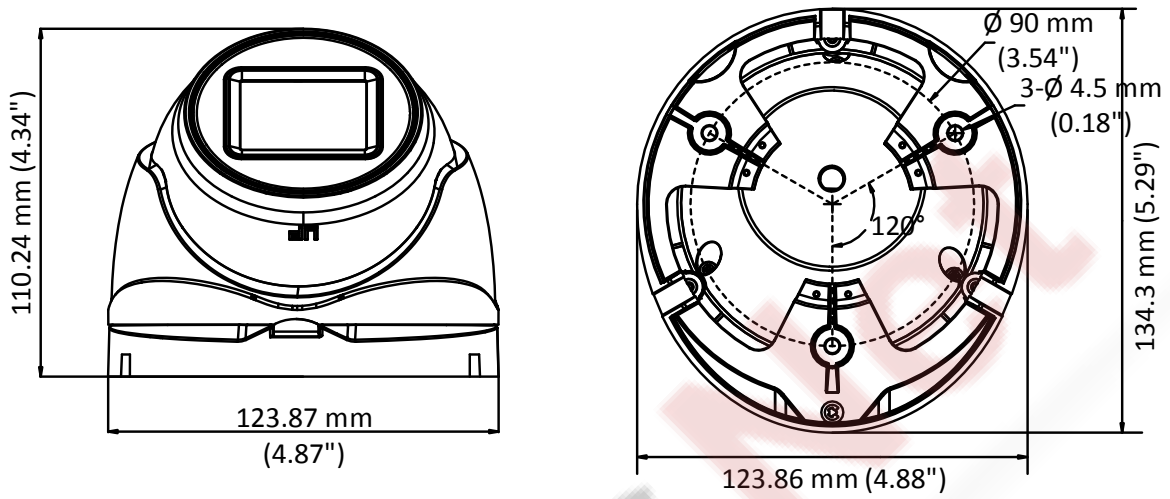

Order Model

DS-2CE79D3T-IT3ZF

Dimension