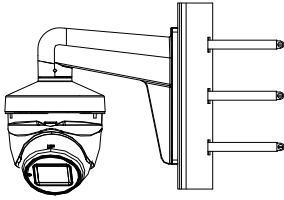

## Specifications

<b>Camera</b>	
Image Sensor	2.0 megapixel progressive scan CMOS
Signal System	PAL/NTSC
Video Frame Rate	PAL: 1080p@25fps NTSC: 1080p@30fps
Resolution	1920 (H) ×1080 (V)
Min. Illumination	0.005 Lux@(F1.2, AGC ON), 0 Lux with IR
Shutter Time	PAL: 1/25 s to 1/50, 000 s NTSC: 1/30 s to 1/50, 000 s
Lens	2.7 mm to 13.5 mm
Horizontal Field of View	102° to 31°
Lens Mount	Ø 14
Day & Night	IR cut filter
Angle Adjustment	Pan: 0° to 360°, Tilt: 0° to 75°, Rotation: 0° to 360°
Synchronization	Internal synchronization
WDR (Wide Dynamic Range)	≥ 120 dB
<b>Menu</b>	
AGC	High/Medium/Low
D/N Mode	Auto/Color/BW (Black and White)
Image Mode	STD/HIGH-SAT
HLC (Highlight Compensation)	Yes
BLC (Backlight Compensation)	Yes
WDR	Yes
3D DNR	Level 1 to 9
Language	English
Functions	Brightness, Sharpness, 3D DNR, Mirror, Smart IR
<b>Interface</b>	
Video Output	1 HD analog output
Switch Button	TVI/AHD/CVI/CVBS
<b>General</b>	
Operating Conditions	-40 °C to 60 °C (-40 °F to 140 °F), Humidity: 90% or less (non-condensation)
Power Supply	12 VDC ±25% <i>*You are recommended to use one power adapter to supply the power for one camera.</i>
Power Consumption	Max. 7.7 W
Protection Level	IP67
Material	Metal
IR Range	Up to 70 m
Dimensions	123.87 mm × 110.24 mm × 134.3 mm (4.87" × 4.34" × 5.29")
Weight	Approx. 600 g (1.32 lb.)

**Order Model**

DS-2CE79D3T-IT3ZF

**Dimension**

**Accessory**

**DS-1273ZJ-130-TRL**  
Wall Mount

**DS-1275ZJ-SUS**  
Vertical Pole Mount

**DS-1276ZJ-SUS**  
Corner Mount

**DS-1280ZJ-M**  
Junction Box