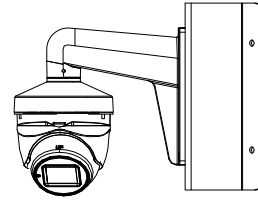

## Specifications

<b>Camera</b>	
Image Sensor	2.0 megapixel progressive scan CMOS
Signal System	PAL/NTSC
Video Frame Rate	PAL: 1080p@25fps NTSC: 1080p@30fps
Resolution	1920 (H) ×1080 (V)
Min. Illumination	0.005 Lux@(F1.2, AGC ON), 0 Lux with IR
Shutter Time	PAL: 1/25 s to 1/50, 000 s NTSC: 1/30 s to 1/50, 000 s
Lens	2.7 mm to 13.5 mm
Horizontal Field of View	102° to 31°
Lens Mount	Ø 14
Day & Night	IR cut filter
Angle Adjustment	Pan: 0° to 360°, Tilt: 0° to 75°, Rotation: 0° to 360°
Synchronization	Internal synchronization
WDR (Wide Dynamic Range)	≥ 120 dB
<b>Menu</b>	
AGC	High/Medium/Low
D/N Mode	Auto/Color/BW (Black and White)
Image Mode	STD/HIGH-SAT
HLC (Highlight Compensation)	Yes
BLC (Backlight Compensation)	Yes
WDR	Yes
3D DNR	Level 1 to 9
Language	English
Functions	Brightness, Sharpness, 3D DNR, Mirror, Smart IR
<b>Interface</b>	
Video Output	1 HD analog output
Switch Button	TVI/AHD/CVI/CVBS
<b>General</b>	
Operating Conditions	-40 °C to 60 °C (-40 °F to 140 °F), Humidity: 90% or less (non-condensation)
Power Supply	12 VDC ±25% <i>*You are recommended to use one power adapter to supply the power for one camera.</i>
Power Consumption	Max. 7.7 W
Protection Level	IP67
Material	Metal
IR Range	Up to 70 m
Dimensions	123.87 mm × 110.24 mm × 134.3 mm (4.87" × 4.34" × 5.29")
Weight	Approx. 600 g (1.32 lb.)

**Order Model**

DS-2CE79D3T-IT3ZF

**Dimension**

**Accessory**

**DS-1273ZJ-130-TRL**  
Wall Mount

**DS-1275ZJ-SUS**  
Vertical Pole Mount

**DS-1276ZJ-SUS**  
Corner Mount

**DS-1280ZJ-M**  
Junction Box