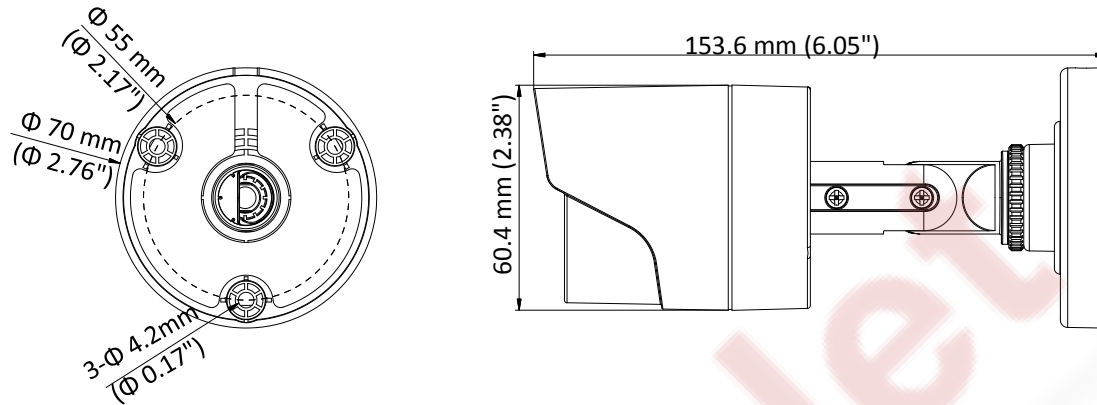

Order Model

DS-2CE16D0T-I2FB

Dimension

Accessory

Headquarters

No.555 Qianmo Road, Binjiang District,
Hangzhou 310051, China
T +86-571-8807-5998
overseasbusiness@hikvision.com

Hikvision USA
T +1-909-895-0400
sales.usa@hikvision.com

Hikvision Australia
T +61-2-8599-4233
salesau@hikvision.com

Hikvision India
T +91-22-28469900
sales@pramahikvision.com

Hikvision Canada
T +1-866-200-6690
sales.canada@hikvision.com

Hikvision Thailand
T +662-275-9949
sales.thailand@hikvision.com

Hikvision Europe
T +31-23-5542770
sales.eu@hikvision.com

Hikvision Italy
T +39-0438-6902
info.it@hikvision.com

Hikvision Brazil
T +55 11 3318-0050
Latam.support@hikvision.com

Hikvision Turkey
T +90 (216)521 7070- 7074
sales.tr@hikvision.com

Hikvision Malaysia
T +601-7652-2413
sales.my@hikvision.com

Hikvision UK & Ireland
T +01628-902140
sales.uk@hikvision.com

Hikvision South Africa
Tel: +27 (10) 0351172
sale.africa@hikvision.com

Hikvision France
T +33(0)1-85-330-450
info.fr@hikvision.com

Hikvision Kazakhstan
T +7-727-9730667
nikia.panfilov@hikvision.ru

Hikvision Vietnam
T +84-974270888
sales.vt@hikvision.com

Hikvision UAE
T +971-4-4432090
salesme@hikvision.com

Hikvision Singapore
T +65-6684-4718
sg@hikvision.com

Hikvision Spain
T +34-91-737-16-55
info.es@hikvision.com

Hikvision Tashkent
T +99-87-1238-9438
uzb@hikvision.ru

Hikvision Hong Kong
T +852-2151-1761
info.hk@hikvision.com

Hikvision Russia
T +7-495-669-67-99
saleru@hikvision.com

Hikvision Korea
T +82-(0)31-731-8817
sales.korea@hikvision.com

Hikvision Poland
T +48-22-460-01-50
info.pl@hikvision.com

Hikvision Indonesia
T +62-21-2933759
Sales.Indonesia@hikvision.com

Hikvision Colombia
sales.colombia@hikvision.com