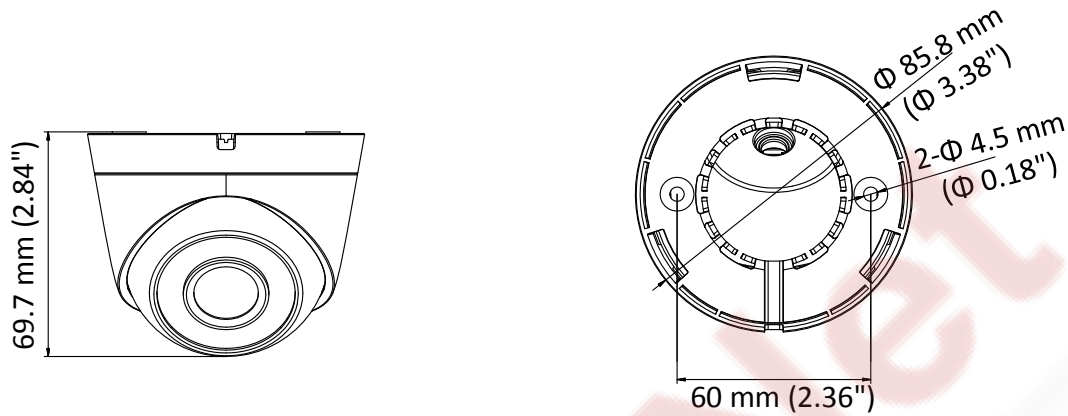

DS-2CE56D0T-I2FB 2 MP Balun Camera

Key Feature

- 2 MP, 1920 × 1080 resolution
- 2.8 mm, 3.6 mm, 6 mm fixed focal lens
- Smart IR, up to 20 m IR distance
- Twisted-pair cable transmission, BNC transmission
- 4 in 1 video output (switchable TVI/AHD/CVI/CVBS)
- IP66

Specification

Camera	
Image Sensor	2 MP CMOS
Signal System	PAL/NTSC
Frame Rate	PAL: 1080p@25fps NTSC: 1080p@30fps
Resolution	1920 (H) × 1080 (V)
Min. Illumination	0.01 Lux @ (F1.2, AGC ON), 0 Lux with IR
Shutter Time	PAL: 1/25 s to 1/50, 000 s NTSC: 1/30 s to 1/50, 000 s
Lens	2.8 mm, 3.6 mm, 6 mm fixed lens
Horizontal Field of View	106.4° (2.8 mm), 79.6° (3.6 mm), 51.9° (6 mm)
Lens Mount	M12
Day & Night	ICR
WDR	Digital WDR
Angle Adjustment	Pan: 0° to 360°, Tilt: 0° to 75°, Rotate: 0° to 360°
Menu	
Image Mode	STD/HIGH-SAT
AGC	Yes
Day/Night Mode	Auto/Color/BW (Black and White)
White Balance	Auto/Manual
AE (Auto Exposure) Mode	DWDR/BLC/HLC/Global
Noise Reduction	2D DNR
Language	English
Function	Brightness, Sharpness, Mirror, Smart IR
Interface	
Video Output	Switchable TVI/AHD/CVI/CVBS
General	
Operating Conditions	-40 °C to 60 °C (-40 °F to 140 °F), humidity: 90% or less (non-condensing)
Power Supply	12 VDC ± 25%
Power Consumption	Max. 2.5 W
Protection Level	IP66
Material	Enclosure: Plastic Main body: Metal
IR Range	Up to 20 m
Communication	HIKVISION-C
Dimensions	Φ 85.8 mm × 69.7 mm (Φ 3.38" × 2.84")
Weight	Approx. 183 g (0.40 lb.)

Order Model

DS-2CE56D0T-I2FB

Dimension

Accessory

Distributed by

DS-1272ZJ-110-TRS
Wall Mount

DS-1275ZJ-SUS
Vertical Pole Mount

DS-1276ZJ-SUS
Corner Mount