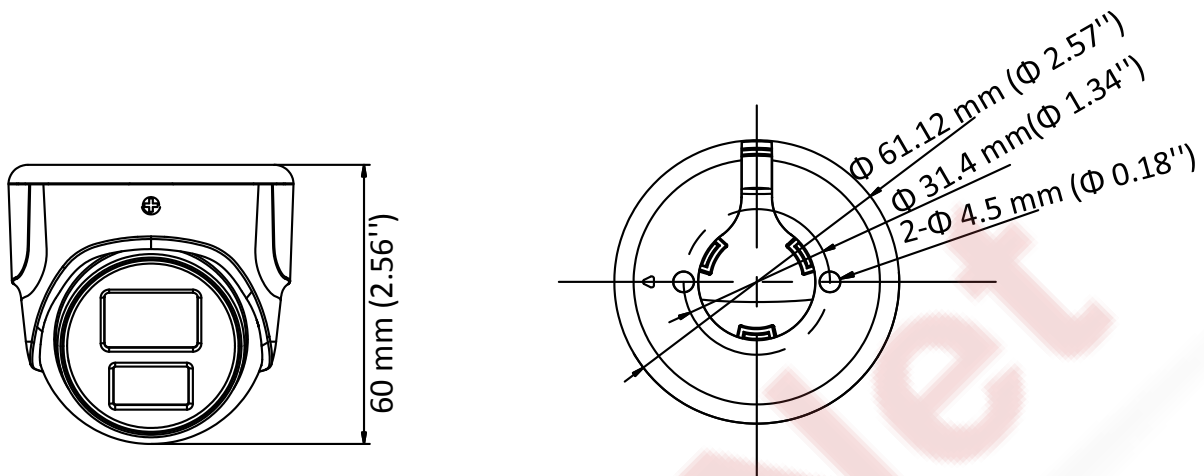

Order Model

DS-2CE70D0T-ITMF

Dimension

Distributed by

HIKVISION

Headquarters

No.555 Qianmo Road, Binjiang District,
Hangzhou 310051, China
T +86-571-8807-5998
overseasbusiness@hikvision.com

Hikvision USA
T +1-909-895-0400
sales.usa@hikvision.com

Hikvision Europe
T +31-23-5542770
sales.eu@hikvision.com

Hikvision UK & Ireland
T +01628-902140
sales.uk@hikvision.com

Hikvision UAE
T +971-4-4432090
salesme@hikvision.com

Hikvision Russia
T +7-495-669-67-99
saleru@hikvision.com

Hikvision Australia
T +61-2-8599-4233
salesau@hikvision.com

Hikvision Italy
T +39-0438-6902
info.it@hikvision.com

Hikvision South Africa
Tel: +27 (10) 0351172
sale.africa@hikvision.com

Hikvision Singapore
T +65-6684-4718
sg@hikvision.com

Hikvision Korea
T +82-(0)31-731-8817
sales.korea@hikvision.com

Hikvision India
T +91-22-28469900
sales@pramahikvision.com

Hikvision Brazil
T +55 11 3318-0050
Latam.support@hikvision.com

Hikvision France
T +33(0)1-85-330-450
info.fr@hikvision.com

Hikvision Spain
T +34-91-737-16-55
info.es@hikvision.com

Hikvision Poland
T +48-22-460-01-50
info.pl@hikvision.com

Hikvision Canada
T +1-866-200-6690
sales.canada@hikvision.com

Hikvision Turkey
T +90 (216)521 7070- 7074
sales.tr@hikvision.com

Hikvision Kazakhstan
T +7-727-9730667
nikia.panfilov@hikvision.ru

Hikvision Tashkent
T +99-87-1238-9438
uzb@hikvision.ru

Hikvision Indonesia
T +62-21-2933759
Sales.Indonesia@hikvision.com

Hikvision Thailand
T +662-275-9949
sales.thailand@hikvision.com

Hikvision Malaysia
T +601-7652-2413
sales.my@hikvision.com

Hikvision Vietnam
T +84-974270888
sales.vt@hikvision.com

Hikvision Hong Kong
T +852-2151-1761
info.hk@hikvision.com

Hikvision Colombia
sales.colombia@hikvision.com