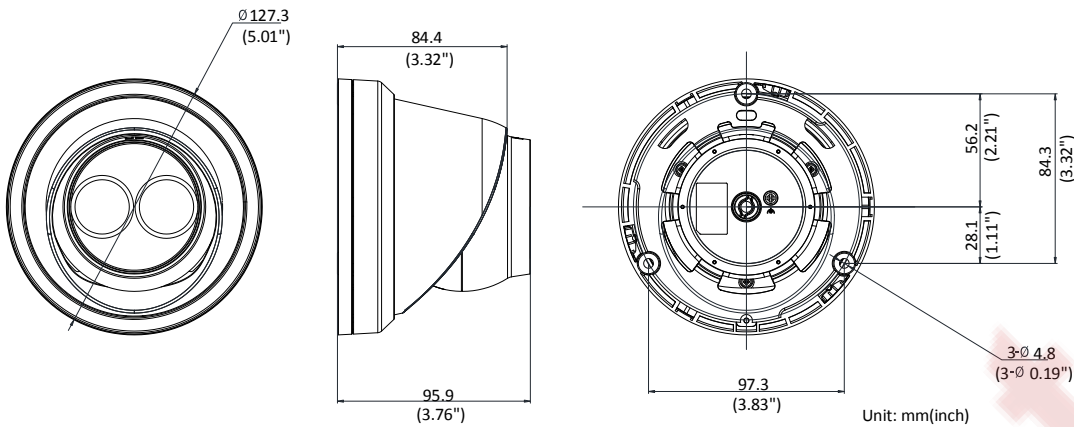

Dimensions

Accessories

Distributed by

Headquarters
No.555 Qianmo Road, Binjiang District,
Hangzhou 310051, China
T +86-571-8807-5998
overseasbusiness@hikvision.com

Hikvision USA
T +1-909-895-0400
sales.usa@hikvision.com

Hikvision Australia
T +61-2-8599-4233
salesau@hikvision.com

Hikvision India
T +91-22-28469900
sales@pramahikvision.com

Hikvision Canada
T +1-866-200-6690
sales.canada@hikvision.com

Hikvision Thailand
T +662-275-9949
sales.thailand@hikvision.com

Hikvision Europe
T +31-23-5542770
sales.eu@hikvision.com

Hikvision Italy
T +39-0438-6902
info.it@hikvision.com

Hikvision Brazil
T +55 11 3318-0050
Latam.support@hikvision.com

Hikvision Turkey
T +90 (216)521 7070- 7074
sales.tr@hikvision.com

Hikvision Malaysia
T +601-7652-2413
sales.my@hikvision.com

Hikvision UK & Ireland
T +01628-902140
sales.uk@hikvision.com

Hikvision South Africa
Tel: +27 (10) 0351172
sale.africa@hikvision.com

Hikvision France
T +33(0)1-85-330-450
info.fr@hikvision.com

Hikvision Kazakhstan
T +7-727-9730667
nikia.panfilov@hikvision.ru

Hikvision Vietnam
T +84-974270888
sales.vt@hikvision.com

Hikvision UAE
T +971-4-4432090
salesme@hikvision.com

Hikvision Singapore
T +65-6684-4718
sg@hikvision.com

Hikvision Spain
T +34-91-737-16-55
info.es@hikvision.com

Hikvision Tashkent
T +99-87-1238-9438
uzb@hikvision.ru

Hikvision Hong Kong
T +852-2151-1761
info.hk@hikvision.com

Hikvision Russia
T +7-495-669-67-99
saleru@hikvision.com

Hikvision Korea
T +82-(0)31-731-8817
sales.korea@hikvision.com

Hikvision Poland
T +48-22-460-01-50
info.pl@hikvision.com

Hikvision Indonesia
T +62-21-2933759
Sales.Indonesia@hikvision.com

Hikvision Colombia
sales.colombia@hikvision.com