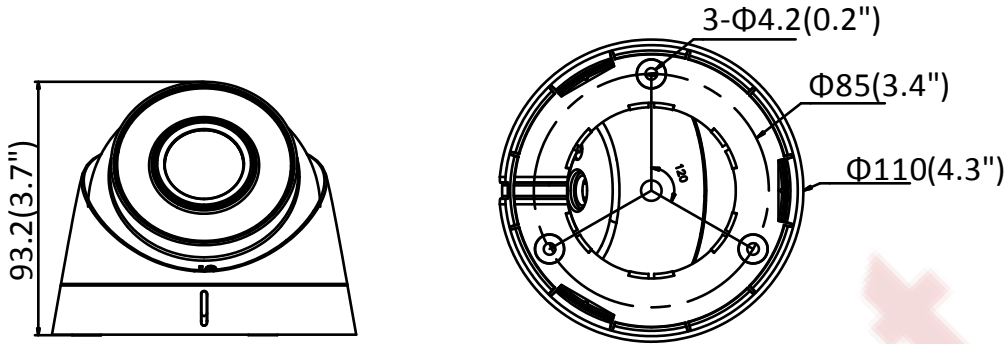

Dimensions

Unit:mm(inch)

Accessories

Distributed by