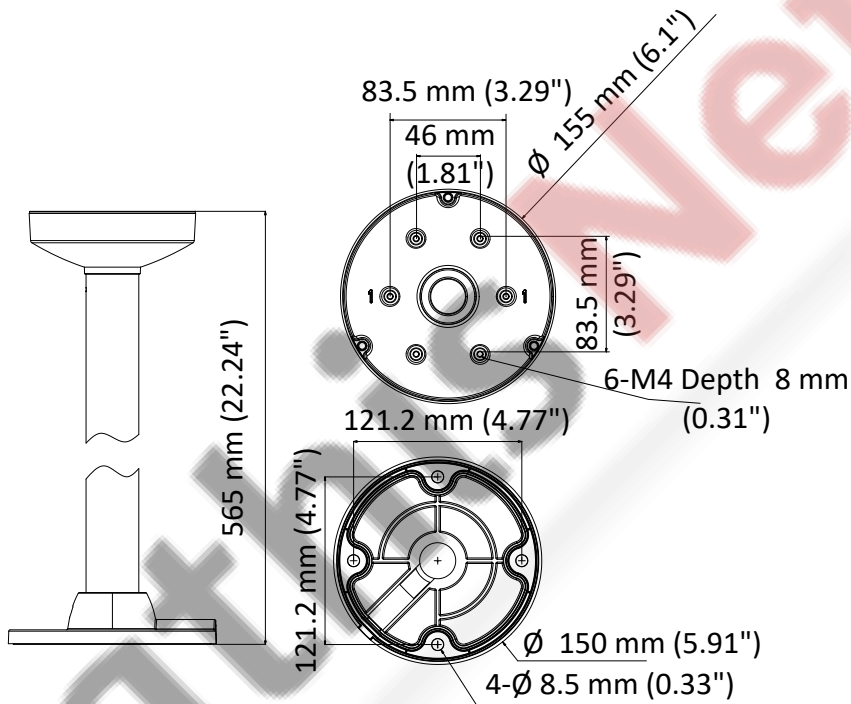

DS-1471ZJ-155

Pendant Mount for Dome Camera

Feature

- Aluminum alloy with surface spray treatment
- Waterproof design

Dimension

Available Model

DS-1471ZJ-155

Parameter

Model	DS-1471ZJ-155
Parameters	Pendant Mount for Dome Camera
Appearance	Hikvision White
Material	Aluminum Alloy
Dimension	∅ 155 mm × 565 mm (6.1" × 22.24")
Weight	650 g (1.4 lb.)

Note

- The mount should be installed on the flat surface.
- Waterproof rubber is necessary for the outdoor application.
- The wall must be capable of supporting at least 3 times as much as the total weight of the camera and the mount.
- The mount's maximum load capacity is 3 Kg (6.6 lb.).