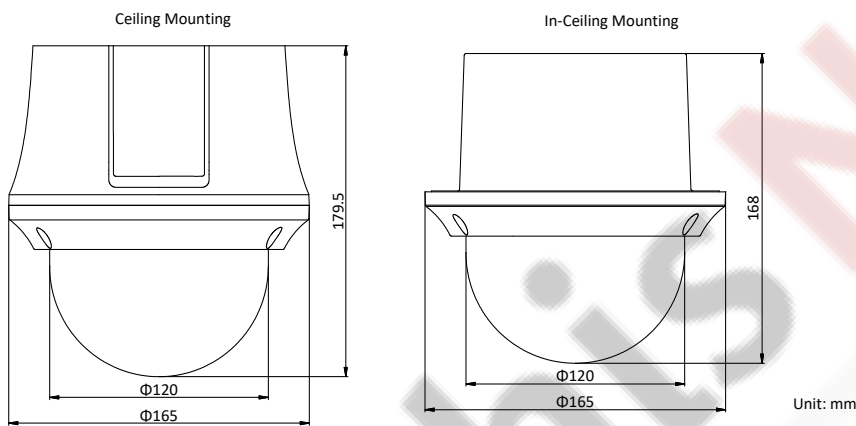

DORI

The DORI (detect, observe, recognize, identify) distance gives the general idea of the camera ability to distinguish persons or objects within its field of view.

It is calculated based on the camera sensor specification and the criteria given by EN 62676-4: 2015.

DORI	Detect	Observe	Recognize	Identify
Definition	25 px/m	63 px/m	125 px/m	250 px/m
Distance (Tele)	960.0 m (3149.6 ft)	381.0 m (1249.8 ft)	192.0 m (629.9 ft)	96.0 m (315.0 ft)

Available Model

DS-2DE4215W-DE3 (C), 12 VDC & PoE (802.3 at, class4)

Dimensions