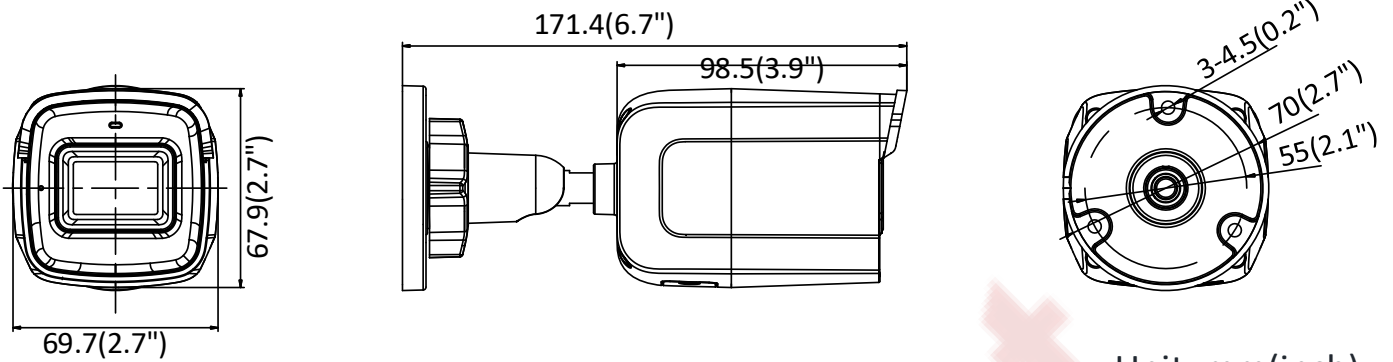

Alarm Trigger	Motion detection, video tampering, network disconnected, IP address conflict, illegal login, HDD error, HDD full
Network Storage	Support built-in microSD/SDHC/SDXC card (128G), local storage and NAS (NFS,SMB/CIFS), ANR
Protocols	TCP/IP, ICMP, HTTP, HTTPS, FTP, DHCP, DNS, DDNS, RTP, RTSP, RTCP, PPPoE, NTP, UPnP, SMTP, SNMP, IGMP, QoS, IPv6, UDP, Bonjour
General Function	One-key reset, heartbeat, mirror, password protection, privacy mask, watermark, IP address filter
Firmware Version	V5.5.60
API	ONVIF(PROFILES,PROFILE G), ISAPI
Simultaneous Live View	Up to 6 channels
User/Host	Up to 32 users 3 levels: Administrator, Operator and User
Client	iVMS-4200, Hik-Connect, iVMS-5200, iVMS-4500
Web Browser	IE8+, Chrome 31.0-44, Firefox 30.0-51, Safari 8.0+
Interface	
Communication Interface	1 RJ45 10M/100M self-adaptive Ethernet port
On-board Storage	Built-in microSD/SDHC/SDXC slot, up to 128 GB
Audio I/O	1 Built-in mic, mono sound
Video Out	No
Alarm I/O	No
Reset Button	Yes
Wi-Fi	
Wireless Standards	IEEE802.11b, 802.11g, 802.11n
Frequency Range	2.412 GHz - 2.472 GHz
Channel Bandwidth	20/40MHz
Protocols	802.11b: CCK, QPSK, BPSK, 802.11g/n: OFDM
Security	64/128-bit WEP, WPA/WPA2, WPA-PSK/WPA2-PSK, WPS
Transfer Rates	11b/g: 54Mbps, 11n: up to 150Mbps
Wireless Range	Up to 50 m (The performance varies based on actual environment)
Power Consumption	<20dBm
General	
Operating Conditions	-30 °C to +60 °C (-22 °F to +140 °F), Humidity 95% or less (non-condensing)
Power Supply	12 VDC ± 25%, Φ 5.5 mm coaxial plug power
Power Consumption and Current	12 VDC, 0.5 A, Max: 6W
Protection Level	IP66
Material	Front cover: plastic, camera body: metal
Dimensions	Camera: 69.7 mm × 67.9 mm × 171.4 mm (2.7" × 2.7" × 6.7") With package: 216 mm × 121 mm × 118 mm (8.5" × 4.8" × 4.6")
Weight	Camera: 372g (0.8lb) With package: 659g(1.5lb)

Available Model:

DS-2CD2041G1-IDW1(2.8/4 mm)

Dimensions

Unit: mm(inch)

Accessory

DS-1280ZI-S
Junction Box

Distributed by

HIKVISION