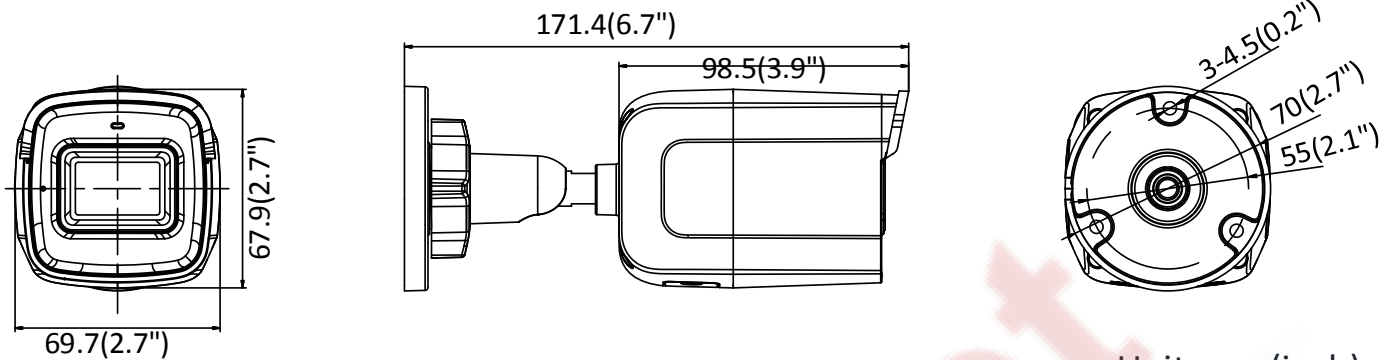

Dimensions

Unit: mm(inch)

Accessory

Distributed by