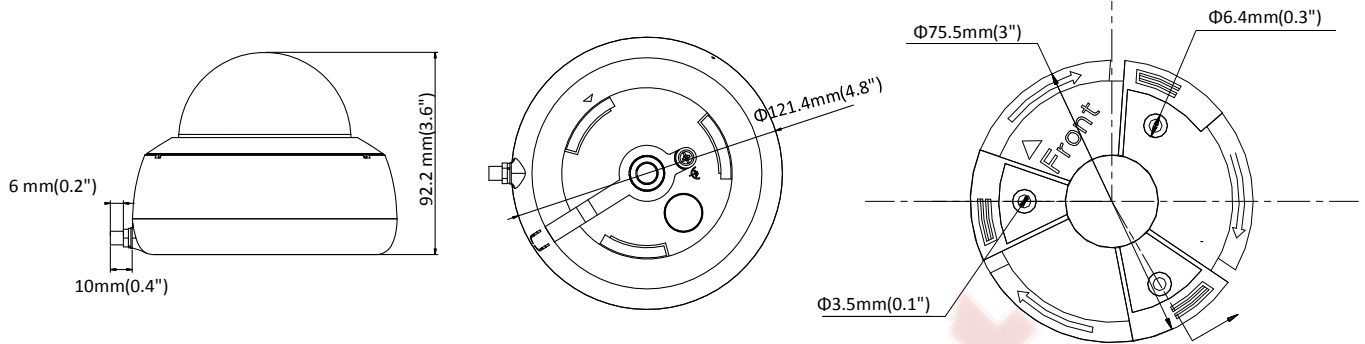

Dimensions