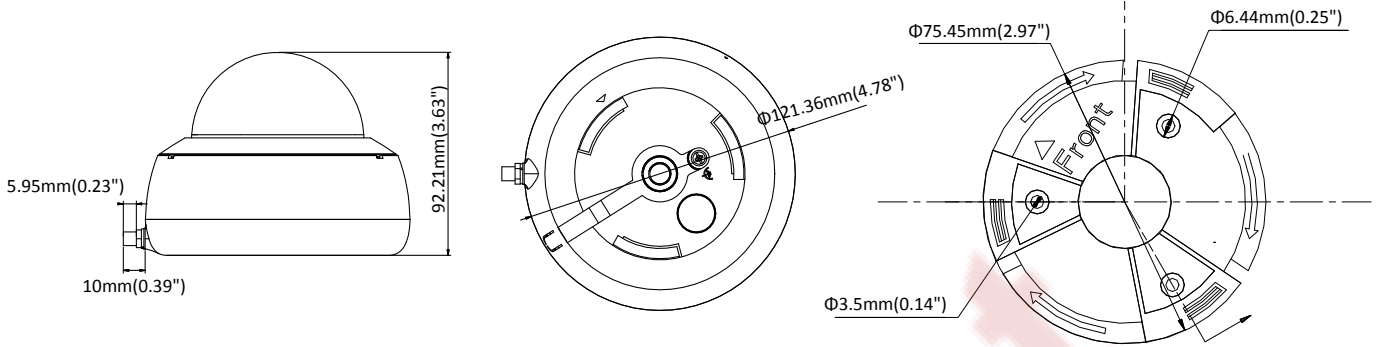

Dimensions