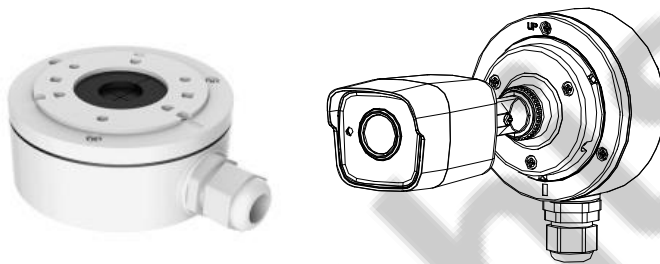

DS-2CE16H0T-ITF 5 MP Bullet Camera

Key Features

- 5 MP high performance COMS
- 2560 × 1944 resolution
- 2.8 mm, 3.6 mm, 6 mm fixed lens
- EXIR 2.0, smart IR, up to 20 m IR distance
- OSD menu, 2D DNR, DWDR
- 4 in 1 video output (switchable TVI/AHD/CVI/CVBS)
- IP67
- Up the coax (HIKVISION-C)

Specification

Camera	
Image Sensor	5 MP CMOS image sensor
Resolution	2560 (H) × 1944 (V)
Min. Illumination	Color: 0.01 Lux @ (F1.2, AGC ON), 0 Lux with IR
Shutter Time	PAL: 1/25 s to 1/50, 000 s NTSC: 1/30 s to 1/50, 000 s
Lens	2.8 mm, 3.6 mm, 6 mm fixed focal lens
Horizontal Field of View	85.5° (2.8 mm), 80.1° (3.6 mm), 57.1° (6 mm)
Lens Mount	M12
Day & Night	IR cut filter
Angle Adjustment	Pan: 0° to 360°; Tilt: 0° to 180°; Rotate: 0° to 360°
Synchronization	Internal synchronization
Frame Rate	PAL: 5 MP@20fps, 4 MP@25fps, 1080p@25fps NTSC: 5 MP@20fps, 4 MP@30fps, 1080p@30fps
Menu	
AGC	Support
D/N Mode	Auto/Color/BW (Black and White)
White Balance	ATW/MWB
BLC	Support
DWDR (Digital Wide Dynamic Range)	Support
Language	English
Functions	Brightness, Sharpness, DNR , Mirror, Smart IR
Interface	
Video Output	1 HD analog output
Switch Button	TVI/AHD/CVI/CVBS
General	
Operating Conditions	-40 °C to 60 °C (-40 °F to 140 °F), humidity: 90% or less (non-condensation)
Power Supply	12 VDC ±25%
Power Consumption	Max. 4.3 W
Protection Level	IP67
Material	Metal
IR Range	Up to 20 m
Communication	Up the coax, Protocol: HIKVISION-C (TVI output)
Dimensions	58 mm × 61 mm × 163 mm (2.28" × 2.40" × 6.42")
Weight	Approx. 350 g (0.77 lb.)

Order Model

DS-2CE16H0T-ITF

Dimension

Accessory

DS-1280ZJ-XS Junction Box

Distributed by

HIKVISION

Headquarters