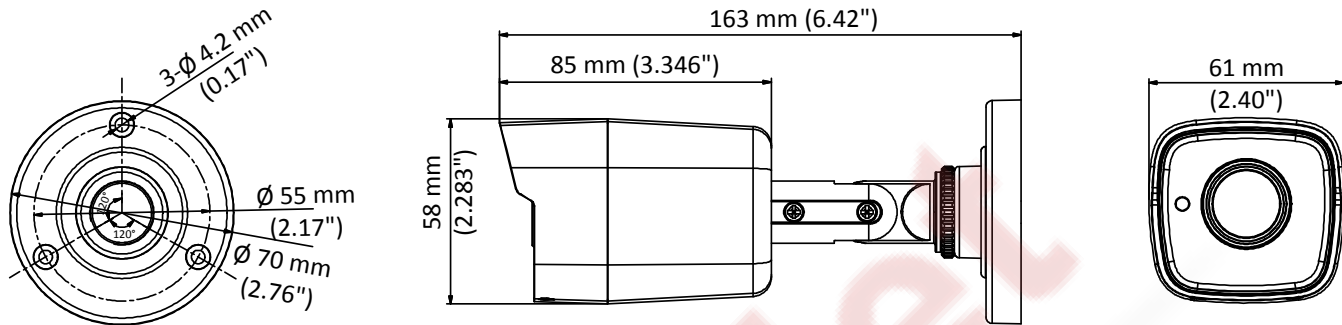

Order Model

DS-2CE16H0T-ITF

Dimension