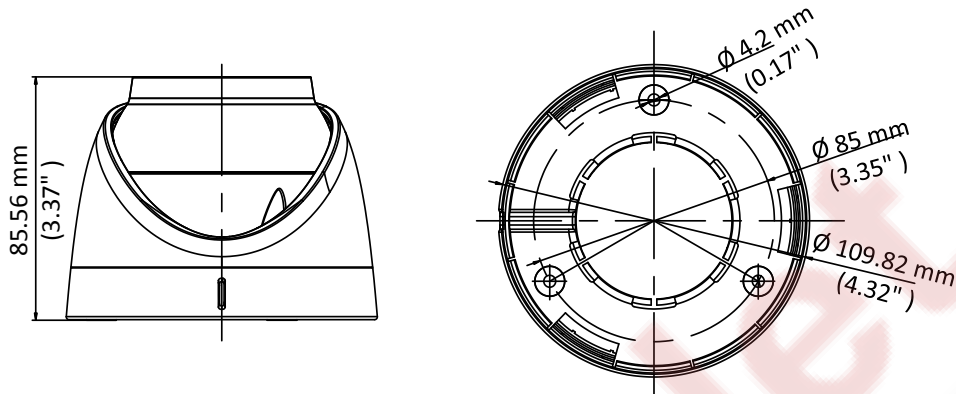

Order Model

DS-2CE72DFT-F

Dimension