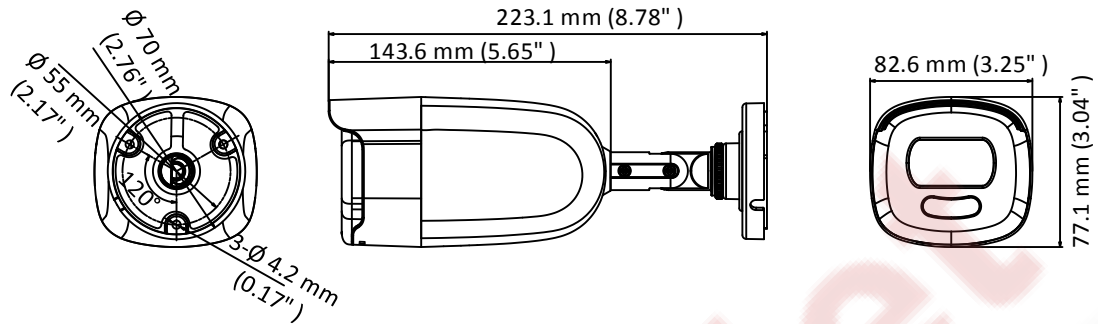

### Key Features

- 2 MP high performance CMOS
- 1920 × 1080 resolution
- Full time color
- 3.6 mm, 6 mm fixed lens
- Up to 40 m white light distance
- OSD menu, 3D DNR, true WDR
- 4 in 1 video output (switchable TVI/AHD/CVI/CVBS)
- IP67
- Up the coax (HIKVISION-C)

## Specifications

<b>Camera</b>	
Image Sensor	2 MP CMOS image sensor
Resolution	1920 (H) × 1080 (V)
Frame Rate	PAL: 1080p@25fps NTSC: 1080p@30fps
Min. illumination	Color: 0.0005 Lux @ (F1.0, AGC ON), 0 Lux with white light
Shutter Time	PAL: 1/25 s to 1/50, 000 s NTSC: 1/30 s to 1/50, 000 s
Slow Shutter	Max. 16x
Lens	3.6 mm, 6 mm fixed lens
Horizontal Field of View	83.6° (3.6 mm), 52.8° (6 mm)
Lens Mount	M16
Day & Night	Color
Angle Adjustment	Pan: 0° to 360°; Tilt: 0° to 180°; Rotate: 0° to 360°
Synchronization	Internal synchronization
WDR (Wide Dynamic Range)	120 dB
<b>Menu</b>	
AGC	Yes
White Balance	Auto/Manual
BLC (Backlight Compensation)	Yes
Privacy Mask	4 programmable privacy masks
Motion Detection	4 programmable areas
WDR	Yes
Functions	Brightness, Sharpness, 3D DNR, Mirror, Smart light
<b>Interface</b>	
Video Output	1 HD analog output
Switch Button	TVI/AHD/CVI/CVBS
<b>General</b>	
Operating Conditions	-40 °C to 60 °C (-40 °F to 140 °F), humidity: 90% or less (non-condensation)
Power Supply	12 VDC ±25%
Power Consumption	Max. 4.2 W
Protection Level	IP67
Material	Front Cover: Metal Main Body: Plastic Bracket: Metal
White Light	Up to 40 m
Communication	Up the coax, Protocol: HIKVISION-C (TVI output)
Dimensions	223.1 mm × 77.1 mm × 82.6 mm (8.78" × 3.04" × 3.25")
Weight	Approx. 436 g (0.96 lb.)

## Dimension