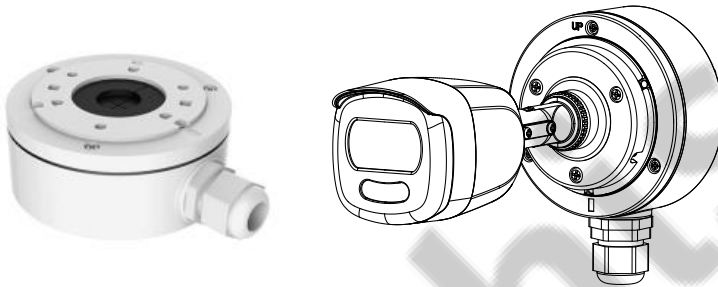

Accessory

DS-1280ZJ-XS

Junction Box

Distributed by