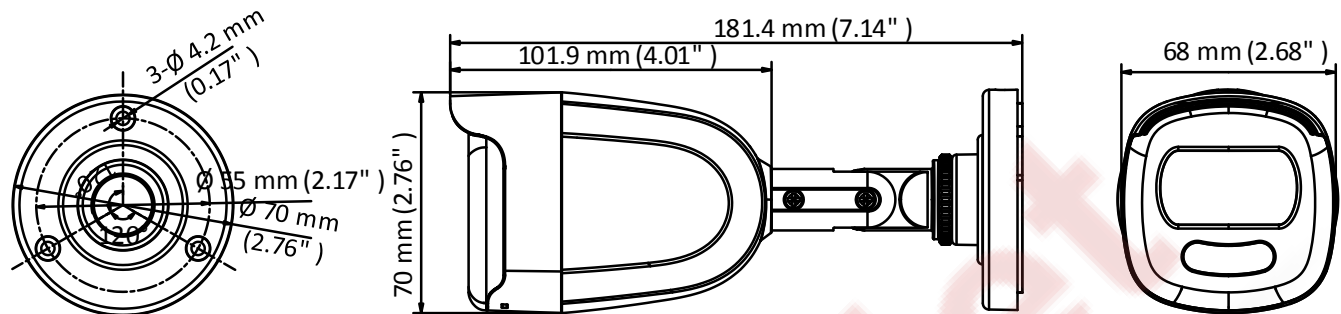

DS-2CE10DFT-F 2 MP Full Time Color Bullet Camera

ColorVu

Key Features

- 2 MP high performance CMOS
- 1920 × 1080 resolution
- Full time color
- 3.6 mm, 6 mm fixed lens
- Up to 20 m white light distance
- OSD menu, 3D DNR, true WDR
- 4 in 1 video output (switchable TVI/AHD/CVI/CVBS)
- IP67
- Up the coax (HIKVISION-C)

Specifications

Camera	
Image Sensor	2 MP CMOS image sensor
Resolution	1920 (H) × 1080 (V)
Frame Rate	PAL: 1080p@25fps NTSC: 1080p@30fps
Min. illumination	Color: 0.0005 Lux @ (F1.0, AGC ON), 0 Lux with white light
Shutter Time	PAL: 1/25 s to 1/50, 000 s NTSC: 1/30 s to 1/50, 000 s
Slow Shutter	Max. 16x
Lens	3.6 mm, 6 mm fixed lens
Horizontal Field of View	83.6° (3.6 mm), 52.8° (6 mm)
Lens Mount	M16
Day & Night	Color
Angle Adjustment	Pan: 0° to 360°; Tilt: 0° to 180°; Rotate: 0° to 360°
Synchronization	Internal synchronization
WDR (Wide Dynamic Range)	120 dB
Menu	
AGC	Yes
White Balance	Auto/Manual
BLC (Backlight Compensation)	Yes
Privacy Mask	4 programmable privacy masks
Motion Detection	4 programmable areas
WDR	Yes
Functions	Brightness, Sharpness, 3D DNR, Mirror, Smart light
Interface	
Video Output	1 HD analog output
Switch Button	TVI/AHD/CVI/CVBS
General	
Operating Conditions	-40 °C to 60 °C (-40 °F to 140 °F), humidity: 90% or less (non-condensation)
Power Supply	12 VDC ±25%
Power Consumption	Max. 3 W
Protection Level	IP67
Material	Metal
White Light	Up to 20 m
Communication	Up the coax, Protocol: HIKVISION-C (TVI output)
Dimensions	181.4 mm × 70 mm × 68 mm (7.14" × 2.75" × 2.68")
Weight	Approx. 390 g (0.86 lb.)

Order Model

DS-2CE10DFT-F

Dimension

Accessory

DS-1280ZJ-XS

Junction Box

Distributed by

Headquarters