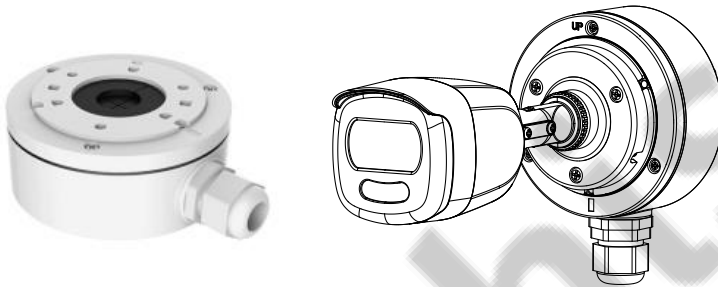

DS-2CE10DFT-F 2 MP Full Time Color Bullet Camera

ColorVu

Key Features

- 2 MP high performance CMOS
- 1920 × 1080 resolution
- Full time color
- 3.6 mm, 6 mm fixed lens
- Up to 20 m white light distance
- OSD menu, 3D DNR, true WDR
- 4 in 1 video output (switchable TVI/AHD/CVI/CVBS)
- IP67
- Up the coax (HIKVISION-C)

Specifications

Camera	
Image Sensor	2 MP CMOS image sensor
Resolution	1920 (H) × 1080 (V)
Frame Rate	PAL: 1080p@25fps NTSC: 1080p@30fps
Min. illumination	Color: 0.0005 Lux @ (F1.0, AGC ON), 0 Lux with white light
Shutter Time	PAL: 1/25 s to 1/50, 000 s NTSC: 1/30 s to 1/50, 000 s
Slow Shutter	Max. 16x
Lens	3.6 mm, 6 mm fixed lens
Horizontal Field of View	83.6° (3.6 mm), 52.8° (6 mm)
Lens Mount	M16
Day & Night	Color
Angle Adjustment	Pan: 0° to 360°; Tilt: 0° to 180°; Rotate: 0° to 360°
Synchronization	Internal synchronization
WDR (Wide Dynamic Range)	120 dB
Menu	
AGC	Yes
White Balance	Auto/Manual
BLC (Backlight Compensation)	Yes
Privacy Mask	4 programmable privacy masks
Motion Detection	4 programmable areas
WDR	Yes
Functions	Brightness, Sharpness, 3D DNR, Mirror, Smart light
Interface	
Video Output	1 HD analog output
Switch Button	TVI/AHD/CVI/CVBS
General	
Operating Conditions	-40 °C to 60 °C (-40 °F to 140 °F), humidity: 90% or less (non-condensation)
Power Supply	12 VDC ±25%
Power Consumption	Max. 3 W
Protection Level	IP67
Material	Metal
White Light	Up to 20 m
Communication	Up the coax, Protocol: HIKVISION-C (TVI output)
Dimensions	181.4 mm × 70 mm × 68 mm (7.14" × 2.75" × 2.68")
Weight	Approx. 390 g (0.86 lb.)

Order Model

DS-2CE10DFT-F

Dimension

Accessory

DS-1280ZJ-XS

Junction Box

Distributed by

Headquarters